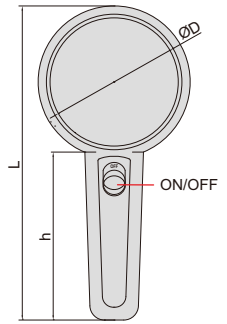

MAGNIFIERS WITH ILLUMINATION

- Glass lens
- Powered by 3xAAA batteries (included)

Code	Magnification	Lens diameter (ØD)	L	h
7513-2	2X	Ø75mm	170mm	90mm
7513-4	4X	Ø50mm	145mm	90mm

7513-2

7513-4

MAGNIFIER WITH TWO LENSES

- Resin lens
- Interchangeable lenses
- Powered by 3 pcs AAA batteries (included)

Code	Lens number	Magnification	Lens diameter (ØD)
7522-610	2 pcs	6X	50mm
		10X	37mm

7522-610

MAGNIFIER WITH ILLUMINATION

- Two magnifications
- LED illumination
- Powered by 2 pcs AAA batteries (included)
- Resin lens

Code	Magnification	Lens size
7518-26	2X/6X	90x55mm

7518-26

MAGNIFIER WITH ILLUMINATION

- Handheld and desk-type use
- Two magnifications
- LED illumination
- Powered by 2xAA batteries (included)
- Resin lens

Code	Magnification	Lens diameter (ØD)
7519-26	2X/6X	90mm

7519-26