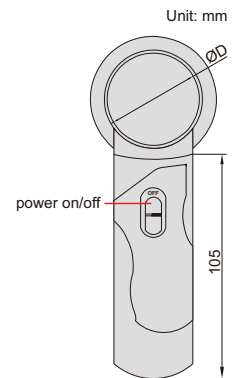

MAGNIFIERS WITH ILLUMINATION

- Glass lens
- Powered by 3xAAA batteries (included)

Code	Magnification	Lens diameter (ØD)	L	h
7513-2	2X	Ø75mm	170mm	90mm
7513-4	4X	Ø50mm	145mm	90mm

7513-2

7513-4

MAGNIFIER WITH TWO LENSES

- Resin lens
- Interchangeable lenses
- Powered by 3 pcs AAA batteries (included)

Code	Lens number	Magnification	Lens diameter (ØD)
7522-610	2 pcs	6X	50mm
		10X	37mm

7522-610

MAGNIFIER WITH ILLUMINATION

- Two magnifications
- LED illumination
- Powered by 2 pcs AAA batteries (included)
- Resin lens

Code	Magnification	Lens size
7518-26	2X/6X	90x55mm

7518-26

MAGNIFIER WITH ILLUMINATION

- Handheld and desk-type use
- Two magnifications
- LED illumination
- Powered by 2xAA batteries (included)
- Resin lens

Code	Magnification	Lens diameter (ØD)
7519-26	2X/6X	90mm

7519-26