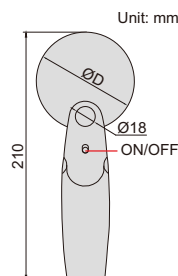

MAGNIFIERS WITH ILLUMINATION

- Glass lens
- Powered by 3xAAA batteries (included)

Code	Magnification	Lens diameter (ØD)	L	h
7513-2	2X	Ø75mm	170mm	90mm
7513-4	4X	Ø50mm	145mm	90mm

7513-2

7513-4

MAGNIFIER WITH TWO LENSES

- Resin lens
- Interchangeable lenses
- Powered by 3 pcs AAA batteries (included)

Code	Lens number	Magnification	Lens diameter (ØD)
7522-610	2 pcs	6X	50mm
		10X	37mm

7522-610

MAGNIFIER WITH ILLUMINATION

- Two magnifications
- LED illumination
- Powered by 2 pcs AAA batteries (included)
- Resin lens

Code	Magnification	Lens size
7518-26	2X/6X	90x55mm

7518-26

MAGNIFIER WITH ILLUMINATION

- Handheld and desk-type use
- Two magnifications
- LED illumination
- Powered by 2xAA batteries (included)
- Resin lens

Code	Magnification	Lens diameter (ØD)
7519-26	2X/6X	90mm

7519-26