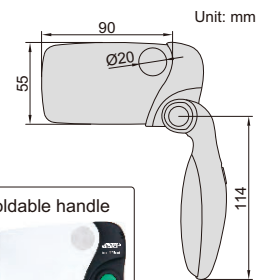

MAGNIFIERS WITH ILLUMINATION

- Glass lens
- Powered by 3xAAA batteries (included)

Code	Magnification	Lens diameter (ØD)	L	h
7513-2	2X	Ø75mm	170mm	90mm
7513-4	4X	Ø50mm	145mm	90mm

7513-2

7513-4

MAGNIFIER WITH TWO LENSES

- Resin lens
- Interchangeable lenses
- Powered by 3 pcs AAA batteries (included)

Code	Lens number	Magnification	Lens diameter (ØD)
7522-610	2 pcs	6X	50mm
		10X	37mm

7522-610

MAGNIFIER WITH ILLUMINATION

- Two magnifications
- LED illumination
- Powered by 2 pcs AAA batteries (included)
- Resin lens

Code	Magnification	Lens size
7518-26	2X/6X	90x55mm

7518-26

MAGNIFIER WITH ILLUMINATION

- Handheld and desk-type use
- Two magnifications
- LED illumination
- Powered by 2xAA batteries (included)
- Resin lens

Code	Magnification	Lens diameter (ØD)
7519-26	2X/6X	90mm

7519-26