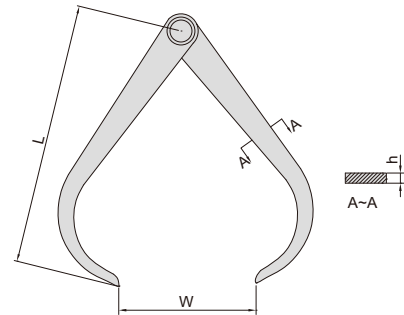

INSIDE CALIPERS

- Made of carbon steel

Code	Size (L)	Range (W)	h
7240-150	150mm	17-150mm	2mm
7240-200	200mm	17-200mm	3mm
7240-300	300mm	18-300mm	3mm

7240-150

OUTSIDE CALIPERS

- Made of carbon steel

Code	Size (L)	Range (W)	h
7241-150	150mm	0-150mm	2mm
7241-200	200mm	0-200mm	3mm
7241-300	300mm	0-300mm	3mm

7241-150

INSIDE SPRING CALIPERS

- Made of carbon steel

Code	Size (L)	Range (W)
7261-150	150mm	20-170mm
7261-200	200mm	22-220mm
7261-250	245mm	30-270mm
7261-300	300mm	30-320mm

7261-150

tips