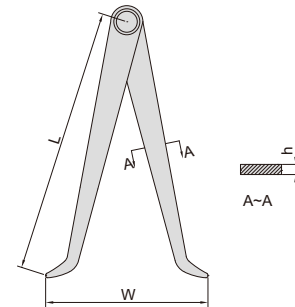

INSIDE CALIPERS

- Made of carbon steel

Code	Size (L)	Range (W)	h
7240-150	150mm	17-150mm	2mm
7240-200	200mm	17-200mm	3mm
7240-300	300mm	18-300mm	3mm

7240-150

OUTSIDE CALIPERS

- Made of carbon steel

Code	Size (L)	Range (W)	h
7241-150	150mm	0-150mm	2mm
7241-200	200mm	0-200mm	3mm
7241-300	300mm	0-300mm	3mm

7241-150

INSIDE SPRING CALIPERS

- Made of carbon steel

Code	Size (L)	Range (W)
7261-150	150mm	20-170mm
7261-200	200mm	22-220mm
7261-250	245mm	30-270mm
7261-300	300mm	30-320mm

7261-150

tips