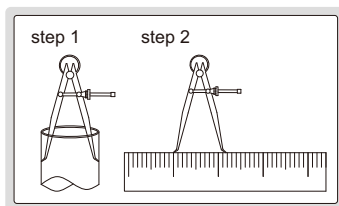

INSIDE CALIPERS

- Made of carbon steel

Code	Size (L)	Range (W)	h
7240-150	150mm	17-150mm	2mm
7240-200	200mm	17-200mm	3mm
7240-300	300mm	18-300mm	3mm

7240-150

OUTSIDE CALIPERS

- Made of carbon steel

Code	Size (L)	Range (W)	h
7241-150	150mm	0-150mm	2mm
7241-200	200mm	0-200mm	3mm
7241-300	300mm	0-300mm	3mm

7241-150

INSIDE SPRING CALIPERS

- Made of carbon steel

Code	Size (L)	Range (W)
7261-150	150mm	20-170mm
7261-200	200mm	22-220mm
7261-250	245mm	30-270mm
7261-300	300mm	30-320mm

7261-150

tips