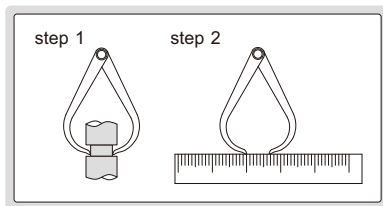

INSIDE CALIPERS

- Made of carbon steel

Code	Size (L)	Range (W)	h
7240-150	150mm	17-150mm	2mm
7240-200	200mm	17-200mm	3mm
7240-300	300mm	18-300mm	3mm

7240-150

OUTSIDE CALIPERS

- Made of carbon steel

Code	Size (L)	Range (W)	h
7241-150	150mm	0-150mm	2mm
7241-200	200mm	0-200mm	3mm
7241-300	300mm	0-300mm	3mm

7241-150

INSIDE SPRING CALIPERS

- Made of carbon steel

Code	Size (L)	Range (W)
7261-150	150mm	20-170mm
7261-200	200mm	22-220mm
7261-250	245mm	30-270mm
7261-300	300mm	30-320mm

7261-150

tips