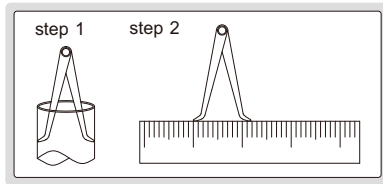

INSIDE CALIPERS

- Made of carbon steel

Code	Size (L)	Range (W)	h
7240-150	150mm	17-150mm	2mm
7240-200	200mm	17-200mm	3mm
7240-300	300mm	18-300mm	3mm

7240-150

OUTSIDE CALIPERS

- Made of carbon steel

Code	Size (L)	Range (W)	h
7241-150	150mm	0-150mm	2mm
7241-200	200mm	0-200mm	3mm
7241-300	300mm	0-300mm	3mm

7241-150

INSIDE SPRING CALIPERS

- Made of carbon steel

Code	Size (L)	Range (W)
7261-150	150mm	20-170mm
7261-200	200mm	22-220mm
7261-250	245mm	30-270mm
7261-300	300mm	30-320mm

7261-150

tips