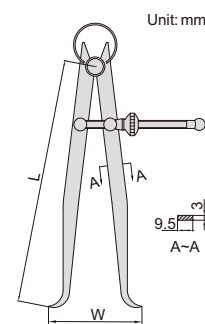

INSIDE CALIPERS

- Made of carbon steel

Code	Size (L)	Range (W)	h
7240-150	150mm	17-150mm	2mm
7240-200	200mm	17-200mm	3mm
7240-300	300mm	18-300mm	3mm

7240-150

OUTSIDE CALIPERS

- Made of carbon steel

Code	Size (L)	Range (W)	h
7241-150	150mm	0-150mm	2mm
7241-200	200mm	0-200mm	3mm
7241-300	300mm	0-300mm	3mm

7241-150

INSIDE SPRING CALIPERS

- Made of carbon steel

Code	Size (L)	Range (W)
7261-150	150mm	20-170mm
7261-200	200mm	22-220mm
7261-250	245mm	30-270mm
7261-300	300mm	30-320mm

7261-150

tips