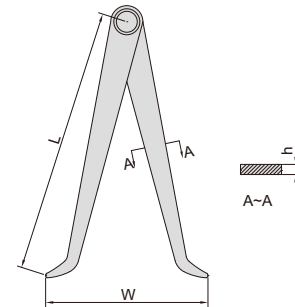

INSIDE CALIPERS

- Made of carbon steel

Code	Size (L)	Range (W)	h
7240-150	150mm	17-150mm	2mm
7240-200	200mm	17-200mm	3mm
7240-300	300mm	18-300mm	3mm

7240-150

OUTSIDE CALIPERS

- Made of carbon steel

Code	Size (L)	Range (W)	h
7241-150	150mm	0-150mm	2mm
7241-200	200mm	0-200mm	3mm
7241-300	300mm	0-300mm	3mm

7241-150

INSIDE SPRING CALIPERS

- Made of carbon steel

Code	Size (L)	Range (W)
7261-150	150mm	20-170mm
7261-200	200mm	22-220mm
7261-250	245mm	30-270mm
7261-300	300mm	30-320mm

7261-150