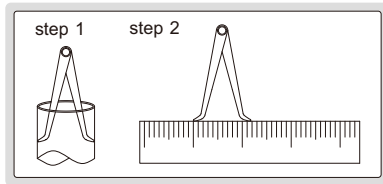

INSIDE CALIPERS

- Made of carbon steel

Code	Size (L)	Range (W)	h
7240-150	150mm	17-150mm	2mm
7240-200	200mm	17-200mm	3mm
7240-300	300mm	18-300mm	3mm

7240-150

OUTSIDE CALIPERS

- Made of carbon steel

Code	Size (L)	Range (W)	h
7241-150	150mm	0-150mm	2mm
7241-200	200mm	0-200mm	3mm
7241-300	300mm	0-300mm	3mm

7241-150

INSIDE SPRING CALIPERS

- Made of carbon steel

Code	Size (L)	Range (W)
7261-150	150mm	20-170mm
7261-200	200mm	22-220mm
7261-250	245mm	30-270mm
7261-300	300mm	30-320mm

7261-150