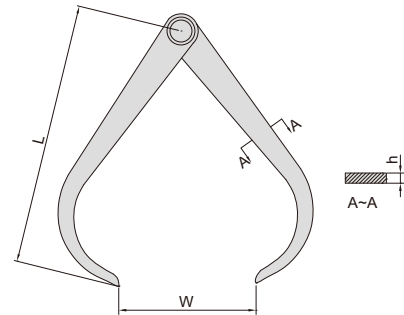

INSIDE CALIPERS

- Made of carbon steel

Code	Size (L)	Range (W)	h
7240-150	150mm	17-150mm	2mm
7240-200	200mm	17-200mm	3mm
7240-300	300mm	18-300mm	3mm

7240-150

OUTSIDE CALIPERS

- Made of carbon steel

Code	Size (L)	Range (W)	h
7241-150	150mm	0-150mm	2mm
7241-200	200mm	0-200mm	3mm
7241-300	300mm	0-300mm	3mm

7241-150

INSIDE SPRING CALIPERS

- Made of carbon steel

Code	Size (L)	Range (W)
7261-150	150mm	20-170mm
7261-200	200mm	22-220mm
7261-250	245mm	30-270mm
7261-300	300mm	30-320mm

7261-150