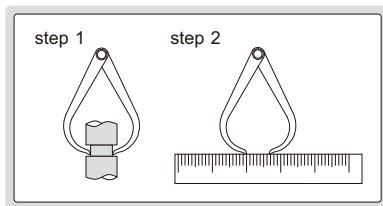

INSIDE CALIPERS

- Made of carbon steel

Code	Size (L)	Range (W)	h
7240-150	150mm	17-150mm	2mm
7240-200	200mm	17-200mm	3mm
7240-300	300mm	18-300mm	3mm

7240-150

OUTSIDE CALIPERS

- Made of carbon steel

Code	Size (L)	Range (W)	h
7241-150	150mm	0-150mm	2mm
7241-200	200mm	0-200mm	3mm
7241-300	300mm	0-300mm	3mm

7241-150

INSIDE SPRING CALIPERS

- Made of carbon steel

Code	Size (L)	Range (W)
7261-150	150mm	20-170mm
7261-200	200mm	22-220mm
7261-250	245mm	30-270mm
7261-300	300mm	30-320mm

7261-150