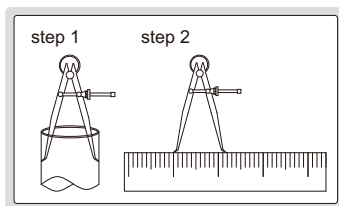

INSIDE CALIPERS

- Made of carbon steel

Code	Size (L)	Range (W)	h
7240-150	150mm	17-150mm	2mm
7240-200	200mm	17-200mm	3mm
7240-300	300mm	18-300mm	3mm

7240-150

OUTSIDE CALIPERS

- Made of carbon steel

Code	Size (L)	Range (W)	h
7241-150	150mm	0-150mm	2mm
7241-200	200mm	0-200mm	3mm
7241-300	300mm	0-300mm	3mm

7241-150

INSIDE SPRING CALIPERS

- Made of carbon steel

Code	Size (L)	Range (W)
7261-150	150mm	20-170mm
7261-200	200mm	22-220mm
7261-250	245mm	30-270mm
7261-300	300mm	30-320mm

7261-150