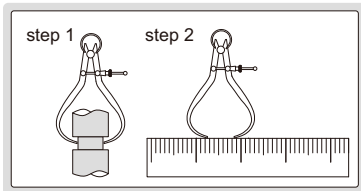

## OUTSIDE SPRING CALIPERS

- Made of carbon steel

| Code     | Size (L) | Range (W) |
|----------|----------|-----------|
| 7262-150 | 155mm    | 0-140mm   |
| 7262-200 | 210mm    | 0-210mm   |
| 7262-250 | 265mm    | 0-270mm   |
| 7262-300 | 310mm    | 0-320mm   |

## SPRING DIVIDERS

11

- Made of carbon steel
- Hardened points

| Code     | Size (L) | Range (W) |
|----------|----------|-----------|
| 7260-150 | 150mm    | 0-150mm   |
| 7260-200 | 200mm    | 0-210mm   |
| 7260-250 | 245mm    | 0-260mm   |
| 7260-300 | 300mm    | 0-320mm   |

## DIVIDERS

- Made of carbon steel
- Hardened points

| Code     | Size (L) | Range (W) | (mm) |   |
|----------|----------|-----------|------|---|
|          |          |           | a    | b |
| 7247-150 | 150mm    | 0-140mm   | 8.5  | 7 |
| 7247-200 | 200mm    | 0-190mm   | 10   | 7 |
| 7247-300 | 300mm    | 0-290mm   | 12   | 7 |