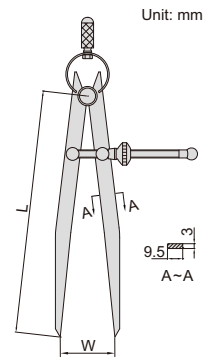

## OUTSIDE SPRING CALIPERS

- Made of carbon steel

| Code     | Size (L) | Range (W) |
|----------|----------|-----------|
| 7262-150 | 155mm    | 0-140mm   |
| 7262-200 | 210mm    | 0-210mm   |
| 7262-250 | 265mm    | 0-270mm   |
| 7262-300 | 310mm    | 0-320mm   |

## SPRING DIVIDERS

11

- Made of carbon steel
- Hardened points

| Code     | Size (L) | Range (W) |
|----------|----------|-----------|
| 7260-150 | 150mm    | 0-150mm   |
| 7260-200 | 200mm    | 0-210mm   |
| 7260-250 | 245mm    | 0-260mm   |
| 7260-300 | 300mm    | 0-320mm   |

## DIVIDERS

- Made of carbon steel
- Hardened points

| Code     | Size (L) | Range (W) | (mm) |   |
|----------|----------|-----------|------|---|
|          |          |           | a    | b |
| 7247-150 | 150mm    | 0-140mm   | 8.5  | 7 |
| 7247-200 | 200mm    | 0-190mm   | 10   | 7 |
| 7247-300 | 300mm    | 0-290mm   | 12   | 7 |