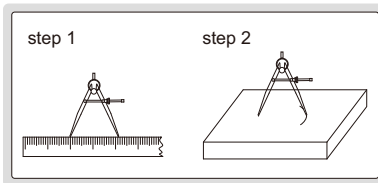

SPRING DIVIDERS

11

- Made of carbon steel
- Hardened points

Code	Size (L)	Range (W)
7260-150	150mm	0-150mm
7260-200	200mm	0-210mm
7260-250	245mm	0-260mm
7260-300	300mm	0-320mm