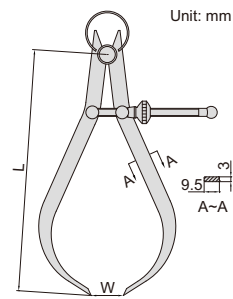

OUTSIDE SPRING CALIPERS

- Made of carbon steel

Code	Size (L)	Range (W)
7262-150	155mm	0-140mm
7262-200	210mm	0-210mm
7262-250	265mm	0-270mm
7262-300	310mm	0-320mm

SPRING DIVIDERS

11

- Made of carbon steel
- Hardened points

Code	Size (L)	Range (W)
7260-150	150mm	0-150mm
7260-200	200mm	0-210mm
7260-250	245mm	0-260mm
7260-300	300mm	0-320mm

DIVIDERS

- Made of carbon steel
- Hardened points

Code	Size (L)	Range (W)	(mm)	
			a	b
7247-150	150mm	0-140mm	8.5	7
7247-200	200mm	0-190mm	10	7
7247-300	300mm	0-290mm	12	7