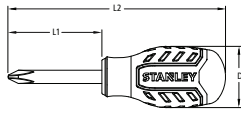

CUSHION GRIP™ PHILLIPS®

- Bi-material (PP+TPR) soft grip handle providing excellent comfort
- Chrome Vanadium (Cr-V) blade for durability
- Magnetic tips for easy pick up and screw locator
- Three-sided handle allowing more torque with anti-slip and anti rolling features reducing handle slippage
- Ergonomic design with finger point in neck-down area for precise control
- Built-in hang hole for easy storage
- Screw tip identification on the handle for organization

Retail SKU #	Bulk SKU #	Description	Tip Size	L1 (mm)	L2 (mm)	D (mm)	Box Qty
STHT65157-8	STHT65157-8B	Cushion Grip™ PH0 X 60mm	PH0	60	76.5	16.5	12
STHT65158-8	STHT65158-8B	Cushion Grip™ PH0 X 100mm	PH0	100	116.5	16.5	12
STHT65159-8	STHT65159-8B	Cushion Grip™ PH0 X 125mm	PH0	125	141.5	16.5	12
STHT65160-8	STHT65160-8B	Cushion Grip™ PH0 X 150mm	PH0	150	166.5	16.5	12
STHT65162-8	STHT65162-8B	Cushion Grip™ PH1 X 75mm	PH1	75	104.5	29.5	12
STHT65163-8	STHT65163-8B	Cushion Grip™ PH1 X 100mm	PH1	100	129.5	29.5	12
STHT65164-8	STHT65164-8B	Cushion Grip™ PH1 X 150mm	PH1	150	179.5	29.5	12
STHT65165-8	STHT65165-8B	Cushion Grip™ PH1 X 200mm	PH1	200	229.5	29.5	12
STHT65166-8	STHT65166-8B	Cushion Grip™ PH2 X 45mm	PH2	45	74.2	29.2	12
STHT65167-8	STHT65167-8B	Cushion Grip™ PH2 X 100mm	PH2	100	132.2	32.2	12
STHT65168-8	STHT65168-8B	Cushion Grip™ PH2 X 125mm	PH2	125	157.2	32.2	12
STHT65169-8	STHT65169-8B	Cushion Grip™ PH2 X 150mm	PH2	150	182.2	32.2	12
STHT65170-8	STHT65170-8B	Cushion Grip™ PH2 X 200mm	PH2	200	232.2	32.2	12
STHT65171-8	STHT65171-8B	Cushion Grip™ PH2 X 250mm	PH2	250	282.2	32.2	12
STHT65172-8	STHT65172-8B	Cushion Grip™ PH3 X 150mm	PH3	150	184.3	34.3	12
STHT65173-8	STHT65173-8B	Cushion Grip™ PH3 X 200mm	PH3	200	234.3	34.3	12
STHT65174-8	STHT65174-8B	Cushion Grip™ PH3 X 250mm	PH3	250	284.3	34.3	12