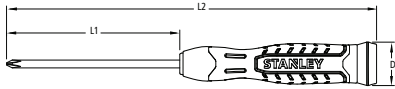

CUSHION GRIP™ PHILLIPS®

- Bi-material (PP+TPR) soft grip handle providing excellent comfort
- Chrome Vanadium (Cr-V) blade for durability
- Magnetic tips for easy pick up and screw locator
- Three-sided handle allowing more torque with anti-slip and anti rolling features reducing handle slippage
- Ergonomic design with finger point in neck-down area for precise control
- Built-in hang hole for easy storage
- Screw tip identification on the handle for organization

Retail SKU #	Bulk SKU #	Description	Tip Size	L1 (mm)	L2 (mm)	D (mm)	Box Qty
STHT65157-8	STHT65157-8B	Cushion Grip™ PH0 X 60mm	PH0	60	76.5	16.5	12
STHT65158-8	STHT65158-8B	Cushion Grip™ PH0 X 100mm	PH0	100	116.5	16.5	12
STHT65159-8	STHT65159-8B	Cushion Grip™ PH0 X 125mm	PH0	125	141.5	16.5	12
STHT65160-8	STHT65160-8B	Cushion Grip™ PH0 X 150mm	PH0	150	166.5	16.5	12
STHT65162-8	STHT65162-8B	Cushion Grip™ PH1 X 75mm	PH1	75	104.5	29.5	12
STHT65163-8	STHT65163-8B	Cushion Grip™ PH1 X 100mm	PH1	100	129.5	29.5	12
STHT65164-8	STHT65164-8B	Cushion Grip™ PH1 X 150mm	PH1	150	179.5	29.5	12
STHT65165-8	STHT65165-8B	Cushion Grip™ PH1 X 200mm	PH1	200	229.5	29.5	12
STHT65166-8	STHT65166-8B	Cushion Grip™ PH2 X 45mm	PH2	45	74.2	29.2	12
STHT65167-8	STHT65167-8B	Cushion Grip™ PH2 X 100mm	PH2	100	132.2	32.2	12
STHT65168-8	STHT65168-8B	Cushion Grip™ PH2 X 125mm	PH2	125	157.2	32.2	12
STHT65169-8	STHT65169-8B	Cushion Grip™ PH2 X 150mm	PH2	150	182.2	32.2	12
STHT65170-8	STHT65170-8B	Cushion Grip™ PH2 X 200mm	PH2	200	232.2	32.2	12
STHT65171-8	STHT65171-8B	Cushion Grip™ PH2 X 250mm	PH2	250	282.2	32.2	12
STHT65172-8	STHT65172-8B	Cushion Grip™ PH3 X 150mm	PH3	150	184.3	34.3	12
STHT65173-8	STHT65173-8B	Cushion Grip™ PH3 X 200mm	PH3	200	234.3	34.3	12
STHT65174-8	STHT65174-8B	Cushion Grip™ PH3 X 250mm	PH3	250	284.3	34.3	12