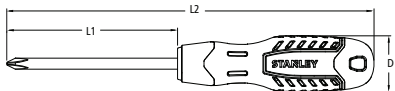

CUSHION GRIP™ PHILLIPS®

- Bi-material (PP+TPR) soft grip handle providing excellent comfort
- Chrome Vanadium (Cr-V) blade for durability
- Magnetic tips for easy pick up and screw locator
- Three-sided handle allowing more torque with anti-slip and anti rolling features reducing handle slippage
- Ergonomic design with finger point in neck-down area for precise control
- Built-in hang hole for easy storage
- Screw tip identification on the handle for organization

Retail SKU #	Bulk SKU #	Description	Tip Size	L1 (mm)	L2 (mm)	D (mm)	Box Qty
STHT65157-8	STHT65157-8B	Cushion Grip™ PH0 X 60mm	PH0	60	76.5	16.5	12
STHT65158-8	STHT65158-8B	Cushion Grip™ PH0 X 100mm	PH0	100	116.5	16.5	12
STHT65159-8	STHT65159-8B	Cushion Grip™ PH0 X 125mm	PH0	125	141.5	16.5	12
STHT65160-8	STHT65160-8B	Cushion Grip™ PH0 X 150mm	PH0	150	166.5	16.5	12
STHT65162-8	STHT65162-8B	Cushion Grip™ PH1 X 75mm	PH1	75	104.5	29.5	12
STHT65163-8	STHT65163-8B	Cushion Grip™ PH1 X 100mm	PH1	100	129.5	29.5	12
STHT65164-8	STHT65164-8B	Cushion Grip™ PH1 X 150mm	PH1	150	179.5	29.5	12
STHT65165-8	STHT65165-8B	Cushion Grip™ PH1 X 200mm	PH1	200	229.5	29.5	12
STHT65166-8	STHT65166-8B	Cushion Grip™ PH2 X 45mm	PH2	45	74.2	29.2	12
STHT65167-8	STHT65167-8B	Cushion Grip™ PH2 X 100mm	PH2	100	132.2	32.2	12
STHT65168-8	STHT65168-8B	Cushion Grip™ PH2 X 125mm	PH2	125	157.2	32.2	12
STHT65169-8	STHT65169-8B	Cushion Grip™ PH2 X 150mm	PH2	150	182.2	32.2	12
STHT65170-8	STHT65170-8B	Cushion Grip™ PH2 X 200mm	PH2	200	232.2	32.2	12
STHT65171-8	STHT65171-8B	Cushion Grip™ PH2 X 250mm	PH2	250	282.2	32.2	12
STHT65172-8	STHT65172-8B	Cushion Grip™ PH3 X 150mm	PH3	150	184.3	34.3	12
STHT65173-8	STHT65173-8B	Cushion Grip™ PH3 X 200mm	PH3	200	234.3	34.3	12
STHT65174-8	STHT65174-8B	Cushion Grip™ PH3 X 250mm	PH3	250	284.3	34.3	12