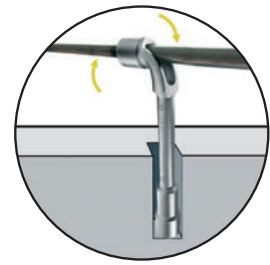

**ADJUSTABLE WRENCHES**

SKU	DESCRIPTION
87-430-1-23	100mm
STMT87431-8	150mm
STMT87432-8	200mm
STMT87433-8	250mm
STMT87434-8	300mm
STMT87435-8	375mm
1-87-371	450mm
97-797	600mm

**10 PIECES SET 6X6 POINT ANGLED SOCKET WRENCHES**

**x10**

SKU	DESCRIPTION
1-17-387	8-10-11-12-13-14-16-17-18-19 mm