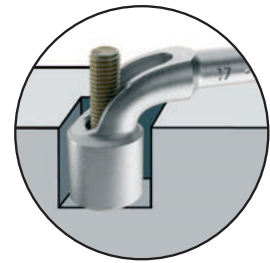

**ADJUSTABLE WRENCHES**

SKU	DESCRIPTION
87-430-1-23	100mm
STMT87431-8	150mm
STMT87432-8	200mm
STMT87433-8	250mm
STMT87434-8	300mm
STMT87435-8	375mm
1-87-371	450mm
97-797	600mm

**10 PIECES SET 6X6 POINT ANGLED SOCKET WRENCHES**

**x10**

SKU	DESCRIPTION
1-17-387	8-10-11-12-13-14-16-17-18-19 mm