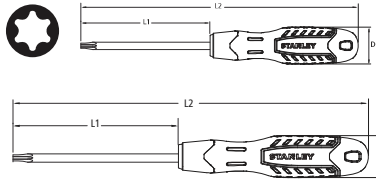

**CUSHION GRIP 3 SCREWDRIVERS : STANDARD - TORX - PHILLIPS**

**> TORX SCREWDRIVERS**

SKU	DESCRIPTION
STHT65148-8	T10 X 80MM
STHT65149-8	T15 X 80MM
STHT65150-8	T20 X 120M
STHT65151-8	T25 X 120MM
STHT65153-8	T30 X 120MM
STHT65154-8	T40 X 120MM

**> PHILLIPS SCREWDRIVERS**

SKU	OLD SKU	DESCRIPTION
STHT65162-8		# 1 X 75mm
STHT65163-8		# 1 X 100mm
STHT65164-8		# 1 X 150mm
STHT65165-8		# 1 X 200mm
STHT65167-8	0-64-940	# 2 X 100mm
STHT65169-8	0-64-941	# 2 X 150mm
STHT65170-8	2-65-170	# 2 X 200mm
STHT65171-8	2-65-171	# 2 X 250mm
STHT65172-8		# 3 X150mm
STHT65173-8		# 3 X200mm
STHT65174-8		# 3 X250mm