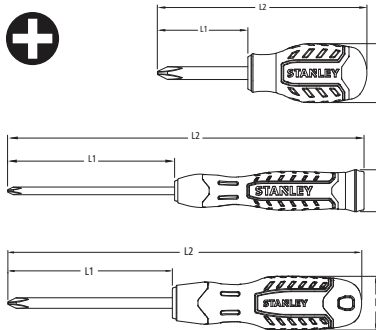

**CUSHION GRIP 3 SCREWDRIVERS : STANDARD - TORX - PHILLIPS**

**> TORX SCREWDRIVERS**

SKU	DESCRIPTION
STHT65148-8	T10 X 80MM
STHT65149-8	T15 X 80MM
STHT65150-8	T20 X 120M
STHT65151-8	T25 X 120MM
STHT65153-8	T30 X 120MM
STHT65154-8	T40 X 120MM

**> PHILLIPS SCREWDRIVERS**

SKU	OLD SKU	DESCRIPTION
STHT65162-8		# 1 X 75mm
STHT65163-8		# 1 X 100mm
STHT65164-8		# 1 X 150mm
STHT65165-8		# 1 X 200mm
STHT65167-8	0-64-940	# 2 X 100mm
STHT65169-8	0-64-941	# 2 X 150mm
STHT65170-8	2-65-170	# 2 X 200mm
STHT65171-8	2-65-171	# 2 X 250mm
STHT65172-8		# 3 X150mm
STHT65173-8		# 3 X200mm
STHT65174-8		# 3 X250mm