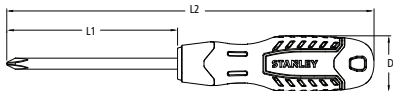

## CUSHION GRIP™ PHILLIPS®

- Bi-material (PP+TPR) soft grip handle providing excellent comfort
- Chrome Vanadium (Cr-V) blade for durability
- Magnetic tips for easy pick up and screw locator
- Three-sided handle allowing more torque with anti-slip and anti rolling features reducing handle slippage
- Ergonomic design with finger point in neck-down area for precise control
- Built-in hang hole for easy storage
- Screw tip identification on the handle for organization

Retail SKU #	Bulk SKU #	Description	Tip Size	L1 (mm)	L2 (mm)	D (mm)	Box Qty
STHT65157-8	STHT65157-8B	Cushion Grip™ PH0 X 60mm	PH0	60	76.5	16.5	12
STHT65158-8	STHT65158-8B	Cushion Grip™ PH0 X 100mm	PH0	100	116.5	16.5	12
STHT65159-8	STHT65159-8B	Cushion Grip™ PH0 X 125mm	PH0	125	141.5	16.5	12
STHT65160-8	STHT65160-8B	Cushion Grip™ PH0 X 150mm	PH0	150	166.5	16.5	12
STHT65162-8	STHT65162-8B	Cushion Grip™ PH1 X 75mm	PH1	75	104.5	29.5	12
STHT65163-8	STHT65163-8B	Cushion Grip™ PH1 X 100mm	PH1	100	129.5	29.5	12
STHT65164-8	STHT65164-8B	Cushion Grip™ PH1 X 150mm	PH1	150	179.5	29.5	12
STHT65165-8	STHT65165-8B	Cushion Grip™ PH1 X 200mm	PH1	200	229.5	29.5	12
STHT65166-8	STHT65166-8B	Cushion Grip™ PH2 X 45mm	PH2	45	74.2	29.2	12
STHT65167-8	STHT65167-8B	Cushion Grip™ PH2 X 100mm	PH2	100	132.2	32.2	12
STHT65168-8	STHT65168-8B	Cushion Grip™ PH2 X 125mm	PH2	125	157.2	32.2	12
STHT65169-8	STHT65169-8B	Cushion Grip™ PH2 X 150mm	PH2	150	182.2	32.2	12
STHT65170-8	STHT65170-8B	Cushion Grip™ PH2 X 200mm	PH2	200	232.2	32.2	12
STHT65171-8	STHT65171-8B	Cushion Grip™ PH2 X 250mm	PH2	250	282.2	32.2	12
STHT65172-8	STHT65172-8B	Cushion Grip™ PH3 X 150mm	PH3	150	184.3	34.3	12
STHT65173-8	STHT65173-8B	Cushion Grip™ PH3 X 200mm	PH3	200	234.3	34.3	12
STHT65174-8	STHT65174-8B	Cushion Grip™ PH3 X 250mm	PH3	250	284.3	34.3	12