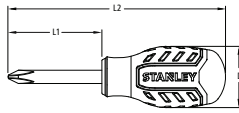

## CUSHION GRIP™ PHILLIPS®

- Bi-material (PP+TPR) soft grip handle providing excellent comfort
- Chrome Vanadium (Cr-V) blade for durability
- Magnetic tips for easy pick up and screw locator
- Three-sided handle allowing more torque with anti-slip and anti rolling features reducing handle slippage
- Ergonomic design with finger point in neck-down area for precise control
- Built-in hang hole for easy storage
- Screw tip identification on the handle for organization

Retail SKU #	Bulk SKU #	Description	Tip Size	L1 (mm)	L2 (mm)	D (mm)	Box Qty
STHT65157-8	STHT65157-8B	Cushion Grip™ PH0 X 60mm	PH0	60	76.5	16.5	12
STHT65158-8	STHT65158-8B	Cushion Grip™ PH0 X 100mm	PH0	100	116.5	16.5	12
STHT65159-8	STHT65159-8B	Cushion Grip™ PH0 X 125mm	PH0	125	141.5	16.5	12
STHT65160-8	STHT65160-8B	Cushion Grip™ PH0 X 150mm	PH0	150	166.5	16.5	12
STHT65162-8	STHT65162-8B	Cushion Grip™ PH1 X 75mm	PH1	75	104.5	29.5	12
STHT65163-8	STHT65163-8B	Cushion Grip™ PH1 X 100mm	PH1	100	129.5	29.5	12
STHT65164-8	STHT65164-8B	Cushion Grip™ PH1 X 150mm	PH1	150	179.5	29.5	12
STHT65165-8	STHT65165-8B	Cushion Grip™ PH1 X 200mm	PH1	200	229.5	29.5	12
STHT65166-8	STHT65166-8B	Cushion Grip™ PH2 X 45mm	PH2	45	74.2	29.2	12
STHT65167-8	STHT65167-8B	Cushion Grip™ PH2 X 100mm	PH2	100	132.2	32.2	12
STHT65168-8	STHT65168-8B	Cushion Grip™ PH2 X 125mm	PH2	125	157.2	32.2	12
STHT65169-8	STHT65169-8B	Cushion Grip™ PH2 X 150mm	PH2	150	182.2	32.2	12
STHT65170-8	STHT65170-8B	Cushion Grip™ PH2 X 200mm	PH2	200	232.2	32.2	12
STHT65171-8	STHT65171-8B	Cushion Grip™ PH2 X 250mm	PH2	250	282.2	32.2	12
STHT65172-8	STHT65172-8B	Cushion Grip™ PH3 X 150mm	PH3	150	184.3	34.3	12
STHT65173-8	STHT65173-8B	Cushion Grip™ PH3 X 200mm	PH3	200	234.3	34.3	12
STHT65174-8	STHT65174-8B	Cushion Grip™ PH3 X 250mm	PH3	250	284.3	34.3	12