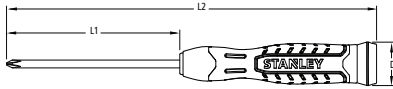

## CUSHION GRIP™ PHILLIPS®

- Bi-material (PP+TPR) soft grip handle providing excellent comfort
- Chrome Vanadium (Cr-V) blade for durability
- Magnetic tips for easy pick up and screw locator
- Three-sided handle allowing more torque with anti-slip and anti rolling features reducing handle slippage
- Ergonomic design with finger point in neck-down area for precise control
- Built-in hang hole for easy storage
- Screw tip identification on the handle for organization

Retail SKU #	Bulk SKU #	Description	Tip Size	L1 (mm)	L2 (mm)	D (mm)	Box Qty
STHT65157-8	STHT65157-8B	Cushion Grip™ PH0 X 60mm	PH0	60	76.5	16.5	12
STHT65158-8	STHT65158-8B	Cushion Grip™ PH0 X 100mm	PH0	100	116.5	16.5	12
STHT65159-8	STHT65159-8B	Cushion Grip™ PH0 X 125mm	PH0	125	141.5	16.5	12
STHT65160-8	STHT65160-8B	Cushion Grip™ PH0 X 150mm	PH0	150	166.5	16.5	12
STHT65162-8	STHT65162-8B	Cushion Grip™ PH1 X 75mm	PH1	75	104.5	29.5	12
STHT65163-8	STHT65163-8B	Cushion Grip™ PH1 X 100mm	PH1	100	129.5	29.5	12
STHT65164-8	STHT65164-8B	Cushion Grip™ PH1 X 150mm	PH1	150	179.5	29.5	12
STHT65165-8	STHT65165-8B	Cushion Grip™ PH1 X 200mm	PH1	200	229.5	29.5	12
STHT65166-8	STHT65166-8B	Cushion Grip™ PH2 X 45mm	PH2	45	74.2	29.2	12
STHT65167-8	STHT65167-8B	Cushion Grip™ PH2 X 100mm	PH2	100	132.2	32.2	12
STHT65168-8	STHT65168-8B	Cushion Grip™ PH2 X 125mm	PH2	125	157.2	32.2	12
STHT65169-8	STHT65169-8B	Cushion Grip™ PH2 X 150mm	PH2	150	182.2	32.2	12
STHT65170-8	STHT65170-8B	Cushion Grip™ PH2 X 200mm	PH2	200	232.2	32.2	12
STHT65171-8	STHT65171-8B	Cushion Grip™ PH2 X 250mm	PH2	250	282.2	32.2	12
STHT65172-8	STHT65172-8B	Cushion Grip™ PH3 X 150mm	PH3	150	184.3	34.3	12
STHT65173-8	STHT65173-8B	Cushion Grip™ PH3 X 200mm	PH3	200	234.3	34.3	12
STHT65174-8	STHT65174-8B	Cushion Grip™ PH3 X 250mm	PH3	250	284.3	34.3	12