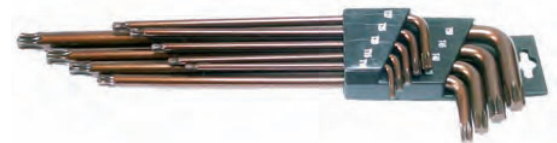

9-piece T-STAR Key Set, tamperproof, T10-50

- black tips
- T10-T50

Supplied in a foldable holder

Item #	Description
794	9-piece T-STAR Key Set, long side tamperproof, extra long, T10-50
809	9-piece T-STAR Key Set, long side tamperproof, T10-T50

9-piece TS-Star Key Set, tamperproof

- 5 star profile, matt finished
- extra long (up to 235 mm), tamperproof
- TS 10, TS 15, TS 20, TS 25, TS27, TS 30, TS 40, TS 45, TS 50

9-piece T-Star Key Set

- T10 - T15 - T20 - T25 - T27 - T30 - T40 - T45 - T50
- short end is tamperproof
- anti slip color coding
- extra long
- long end with strong magnet
- with belt clip

9-piece T-STAR Key Set, Ball Head, "extra long", T10-T50

- sizes: T10-15-20-25-27-30-40-45-50
- extra long finish

8-piece T-STAR Key Set, tamperproof, extra long, T10-50

- satin chrome plated
- sizes:
T10: 86x17 mm, T15: 90x18 mm, T20: 95x19 mm,
T25: 100x20 mm, T30: 114x24 mm, T40: 124x26 mm,
T45: 133x29 mm, T50: 152x32 mm
- 3-way holder (as displayed)