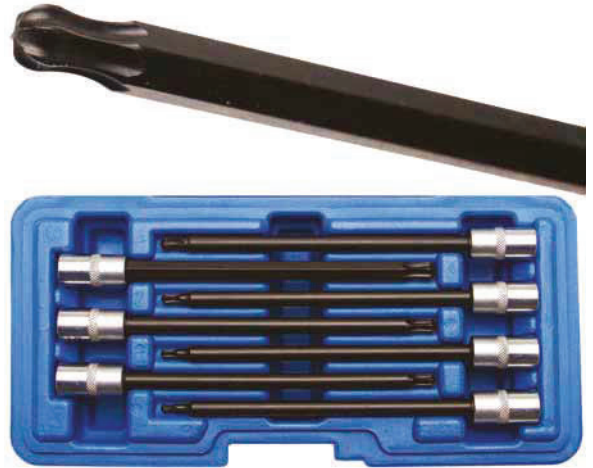

Bit Socket Set | 6.3 mm (1/4") drive | T-Star (for Torx) with Ball point T10 - T40 | 7 pcs. 6.3 1/4

- knurled
- ideal for working in tight spaces
- Bit sockets, 6.3 mm (1/4") drive, T-Star (for Torx) with ball head:
 - T10 - T15 - T20 - T25 - T27 - T30 - T40
- length: 130 mm
- surface finish: satin chrome-plated

Item #
8618

Bit Socket Set | 6.3 mm (1/4") drive | T-Star (for Torx) T10 - T50 | 9 pcs. 6.3 1/4

- knurled
- on socket rail
- Bit sockets, 6.3 mm (1/4") drive, T-Star (for Torx): T10 - T15 - T20 - T25 - T27 - T30 - T40 - T45 - T50
- surface finish: satin chrome plated

Item #
2164

Bit Socket Set | 6.3 mm (1/4") drive | T-Star tamperproof (for Torx) T10 - T50 | 9 pcs. 6.3 1/4

- knurled
- on socket rail
- bit sockets, 6.3 mm (1/4") drive, drive T-Star tamperproof (for Torx): T10 - T15 - T20 - T25 - T27 - T30 - T40 - T45 - T50
- surface finish: satin chrome plated

Item #
2165

Universal Joint Socket Set | 6.3 mm (1/4") drive | T-Star (for Torx) T8 - T40 | 8 pcs. 6.3 1/4

- sizes: T8 - T10 - T15 - T20 - T25 - T27 - T30 - T40
- on socket rail
- length: 42 mm
- surface finish: polished chrome metal