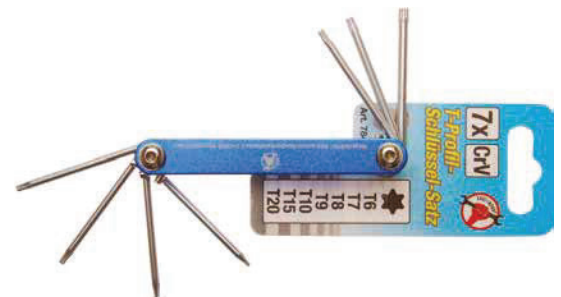

Screwdriver Set | T-Star tamperproof (for Torx) T6 - T40 | 11 pcs.

- ergonomic 2-component handles
- satin chrome blades
- magnetic tips
- black tips
- screwdriver, T-Star non-tamperproof (for Torx) T6 - T7
- screwdriver, T-Star tamperproof (for Torx) T8 - T9 - T10 - T15 - T20 - T25 - T27 - T30 - T40

Item #
7845

L-Type Wrench Set | long | T-Star (for Torx) T10 - T50 | 9 pcs.

- long version, up to 185 mm
- supplied in a practical plastic holder
- L-type wrench, T-Star (for Torx) T10 - T15 - T20 - T25 - T27 - T30 - T45 - T45 - T50
- short arm profile: T-Star (for Torx)
- long arm profile: T-Star (for Torx)

Item #
816

Foldable Wrench Set | T-Star (for Torx) T6 - T20 | 7 pcs.

- in blue anodised aluminium foldable holder
- satin chrome spanners
- T-Star (for Torx) T6 - T7 - T8 - T9 - T10 - T15 - T20
- profile: T-Star (for Torx)
- length: 97 mm
- width: 32 mm
- height: 13 mm

Item #
7848

L-Type Wrench Set | T-Star (for Torx) T10 - T50 | 9 pcs.

- burnished
- in plastic case
- L-type wrench, T-Star (for Torx) T10 - T15 - T20 - T25 - T27 - T30 - T45 - T45 - T50
- short arm profile: T-Star (for Torx)
- long arm profile: T-Star (for Torx)
- surface finish: burnished