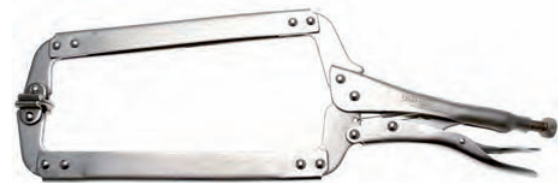

## Special Vice-Grip Locking Pliers, Claw Design, 26/35 mm

- special steel
- perfect hold on damaged screws/bolts through special claw design
- secure hold on pipes and lines

Item #	PRO+
491	

## Self Grip Welding Clamp "Expert", 280 mm

- special forged steel
- nickel plated
- opening with vinyl quick release lever

Item #	PRO+
495	

## Self Grip Welding C-Clamp, 280 mm

- special steel
- forged
- nickel plated

Item #	PRO+	
496		

## Self Grip Welding C-Clamp, 475 mm

- max. jaw opening: 85 mm
- max. clamping depth: 250 mm
- special steel
- forged
- nickel plated

Item #	PRO+
497	