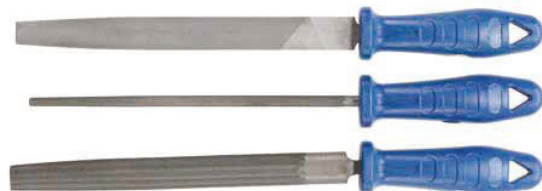

Punch Set | 36-in-1

- 4 mm figures + letters
- automatic puncher (170 mm), brass made, adjustable striking force
- with all letters and numbers as well as centre tip for easy marking on wood or metal

Item #
3043

Needle File Set | 140 mm | 6 pcs.

- in plastic case
- flat, round, square, triangle, half-round, flat taper
- 2 component handles
- stroke: 3

Item #
1911

File Set | 200 mm | 3 pcs.

- stable plastic handle (blue)
- file, 200 mm, flat
- file, 200 mm, half round
- file, 200 mm, round
- stroke: 2

Item #
50210

Rasp Set | 200 mm | 3 pcs.

- stable plastic handle (blue)
- wood shavings, 200 mm, flat
- wood shavings, 200 mm, half round
- wood shavings, 200 mm, round
- stroke: 2

Item #
50235