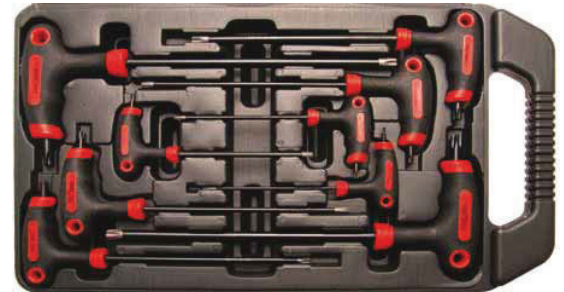

T-Handle L-Type Wrench Set | T-Star tamperproof (for Torx) | T10 - T50 | 9 pcs.

- short ends in tamperproof finish
- T-handle L-type wrench, T-star tamperproof (for Torx) T10 / T10, 145 mm
- T-handle L-type wrench, T-star tamperproof (for Torx) T15 / T15, 145 mm
- T-handle L-type wrench, T-star tamperproof (for Torx) T20 / T20, 145 mm
- T-handle L-type wrench, T-star tamperproof (for Torx) T25 / T25, 210 mm
- T-handle L-type wrench, T-star tamperproof (for Torx) T27 / T27, 215 mm
- T-handle L-type wrench, T-star tamperproof (for Torx) T30 / T30, 215 mm
- T-handle L-type wrench, T-star tamperproof (for Torx) T40 / T40, 220 mm
- T-handle L-type wrench, T-star tamperproof (for Torx) T45 / T45, 275 mm
- T-handle L-type wrench, T-star tamperproof (for Torx) T50 / T50, 280 mm
- in case
- short arm profile: T-Star tamperproof (for Torx)
- long arm profile: T-Star (for Torx)

T-Handle L-Type Wrench Set | T-Star tamperproof (for Torx) | T10 - T40 | 6 pcs.

- black tip on long arm
- short end in tamperproof finish
- T-Star (for Torx) screws
- T-handle L-type wrench, T-Star tamperproof (for Torx) T10 - T15 - T20 - T25 - T30 - T40
- surface finish: satin chrome plated