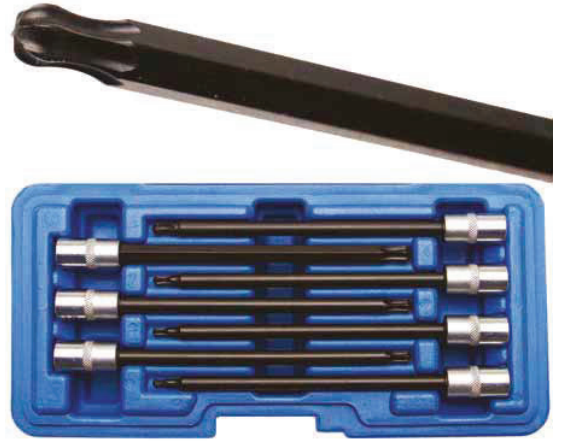

Bit Socket Set | 6.3 mm (1/4") drive | T-Star (for Torx) with Ball point T10 - T40 | 7 pcs. 6.3 \square 1/4

- knurled
- ideal for working in tight spaces
- Bit sockets, 6.3 mm (1/4") drive, T-Star (for Torx) with ball head:
 - T10 - T15 - T20 - T25 - T27 - T30 - T40
- length: 130 mm
- surface finish: satin chrome-plated

Item #	CV
8618	

Bit Socket Set | 6.3 mm (1/4") drive | T-Star (for Torx) T10 - T50 | 9 pcs. 6.3 \square 1/4

- knurled
- on socket rail
- Bit sockets, 6.3 mm (1/4") drive, T-Star (for Torx): T10 - T15 - T20 - T25 - T27 - T30 - T40 - T45 - T50
- surface finish: satin chrome plated

Item #	CV	
2164		

Bit Socket Set | 6.3 mm (1/4") drive | T-Star tamperproof (for Torx) T10 - T50 | 9 pcs. 6.3 \square 1/4

- knurled
- on socket rail
- bit sockets, 6.3 mm (1/4") drive, drive T-Star tamperproof (for Torx): T10 - T15 - T20 - T25 - T27 - T30 - T40 - T45 - T50
- surface finish: satin chrome plated

Item #	CV	
2165		

Universal Joint Socket Set | 6.3 mm (1/4") drive | T-Star (for Torx) T8 - T40 | 8 pcs. 6.3 \square 1/4

- sizes: T8 - T10 - T15 - T20 - T25 - T27 - T30 - T40
- on socket rail
- length: 42 mm
- surface finish: polished chrome metal