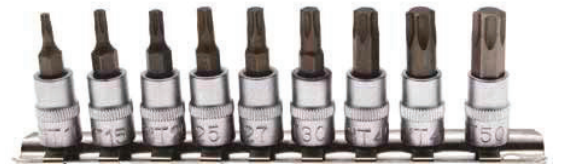

Bit Socket Set | 6.3 mm (1/4") drive | T-Star (for Torx) with Ball point T10 - T40 | 7 pcs. 6.3 \square 1/4

- knurled
- ideal for working in tight spaces
- Bit sockets, 6.3 mm (1/4") drive, T-Star (for Torx) with ball head:
 - T10 - T15 - T20 - T25 - T27 - T30 - T40
- length: 130 mm
- surface finish: satin chrome-plated

Item #	CV
8618	

Bit Socket Set | 6.3 mm (1/4") drive | T-Star (for Torx) T10 - T50 | 9 pcs. 6.3 \square 1/4

- knurled
- on socket rail
- Bit sockets, 6.3 mm (1/4") drive, T-Star (for Torx): T10 - T15 - T20 - T25 - T27 - T30 - T40 - T45 - T50
- surface finish: satin chrome plated

Item #	CV	
2164		

Bit Socket Set | 6.3 mm (1/4") drive | T-Star tamperproof (for Torx) T10 - T50 | 9 pcs. 6.3 \square 1/4

- knurled
- on socket rail
- bit sockets, 6.3 mm (1/4") drive, drive T-Star tamperproof (for Torx): T10 - T15 - T20 - T25 - T27 - T30 - T40 - T45 - T50
- surface finish: satin chrome plated

Item #	CV	
2165		

Universal Joint Socket Set | 6.3 mm (1/4") drive | T-Star (for Torx) T8 - T40 | 8 pcs. 6.3 \square 1/4

- sizes: T8 - T10 - T15 - T20 - T25 - T27 - T30 - T40
- on socket rail
- length: 42 mm
- surface finish: polished chrome metal