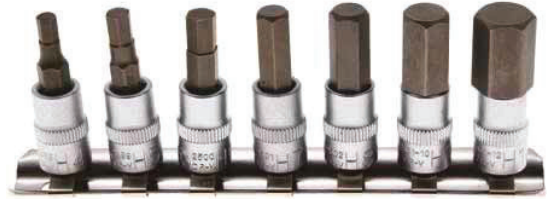

Bit Socket Set | 6.3 mm (1/4") drive | internal Hexagon 4 - 12 mm | 7 pcs. 6.3  1/4

- knurled
- on socket rail
- bit sockets, 6.3 mm (1/4") drive, internal hexagon 4 - 5 - 6 - 7 - 8 - 10 - 12 mm
- profile: internal hexagon
- surface finish: satin chrome-plated

Item #	 
2161	

Bit Socket Set | 6.3 mm (1/4") drive | internal Hexagon 1.5 - 6 mm | 6 pcs. 6.3  1/4

- knurled
- on chrome socket rail
- Bit sockets, 6.3 mm (1/4") drive, internal hexagon 1.5 - 2 - 2.5 - 3.5 - 4 - 6 mm
- profile: internal hexagon
- surface finish: satin chrome plated

Item #	 
5151	

Bit Socket Set | 6.3 mm (1/4") drive | internal Hexagon | Inch sizes 3/32" - 3/8" | 9 pcs. 6.3  1/4

- knurled
- on socket rail
- bit sockets, 6.3 mm (1/4") drive, internal hexagon: 3/32" - 1/8" - 5/32" - 3/16" - 7/32" - 1/4" - 9/32" - 5/16" - 3/8"
- surface finish: satin chrome plated

Item #	  
2749	

Bit Socket Set | 6.3 mm (1/4") drive | internal Hexagon | Inch sizes | 1/8" - 3/8" | 7 pcs. 6.3  1/4

- knurled
- with chrome plated socket rail
- bit sockets, 6.3 mm (1/4") drive, internal hexagon 1/8" - 5/32" - 3/16" - 7/32" - 1/4" - 5/16" - 3/8"
- profile: internal hexagon
- length: 38 mm
- surface finish: satin chrome plated