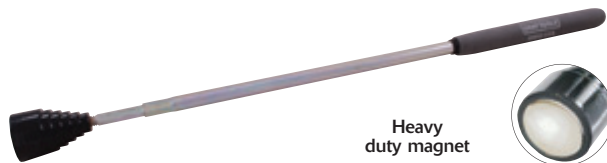

Telescopic Magnetic Pick Up Tool

Part No.	Description	Reach
89901	Telescopic magnetic pick up tool • Heavy duty 1/4" dia. magnet holds up to 5 lbs.	7 to 33 1/2"
89902	Telescopic magnetic pick up tool • Heavy duty 7/16" dia. magnet holds up to 14 lbs.	7 to 33 1/2"

Heavy duty magnet

Telescopic Magnetic Pick Up Tool

Part No.	Description	Reach
89903	Swivel head magnetic pick up tool • Heavy duty 7/16" dia. magnet holds up to 14 lbs.	7 1/2 to 34"

Telescopic Magnetic Pick Up Tool

Part No.	Description	Reach
89910	Telescopic magnetic pick up tool • Heavy duty 1 1/8" dia. magnet holds up to 30 lbs.	16 3/4 to 29"

Pickup Tool - Fixed

Part No.	Description	Length
K1	Magnetic - Fixed	9"