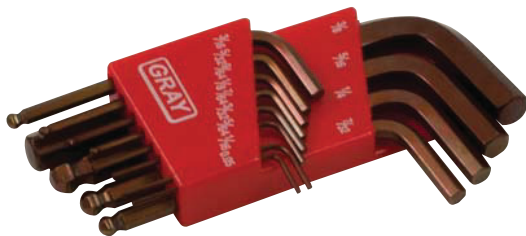

HEX KEYS

68809
9 Pieces Metric Short Arm S₂ Hex Key Set

Contains: 1.5, 2, 2.5, 3, 4, 5, 6, 8, 10mm

69712
13 Pieces SAE Short Arm S₂ Hex Key Set

Contains: .050", 1/16", 5/64", 3/32", 7/64", 1/8", 9/64", 5/32", 3/16", 7/32", 1/4", 5/16", 3/8"

698113
13 Pieces SAE Hex Key Ball End Short

Contains: .050", 1/16", 5/64", 3/32", 7/64", 1/8", 9/64", 5/32", 3/16", 7/32", 1/4", 5/16", 3/8"

697109
9 Pieces Metric Hex Key Ball End Short

Contains: 1.5, 2, 2.5, 3, 4, 5, 6, 8, 10mm

69807
7 Pieces Torx® Long Arm S₂ Hex Key Set

Contains: T10, T15, T20, T25, T27, T30, T40

68713
13 Pieces SAE Long Arm S₂ Hex Key Set

Contains: .050", 1/16", 5/64", 3/32", 7/64", 1/8", 9/64", 5/32", 3/16", 7/32", 1/4", 5/16", 3/8"