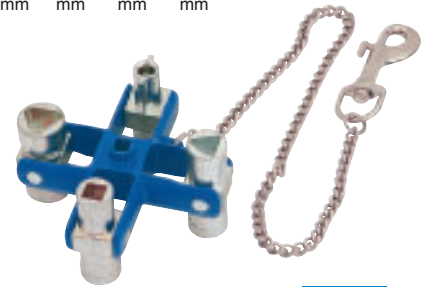

1 SCK
835mm COMBINATION STOP COCK KEY

Malleable cast square suitable for 1/2" and 3/4" square heads. 'U' shaped crutch suitable for 1/2" and 3/4" 'T' handled stop cocks. Manufactured from zinc plated mild steel. Display packed.

Stock No.
89721

9 mm 5-8 mm 6-9 mm

3 DEUK1
PROFESSIONAL UTILITY KEY

Expert Quality, with two square, one triangle and one stepped key profile plus a double-ended 7mm plain/No.2 cross slot insert bit 40mm long. Holder included for 1/4" insert bit. Display packed.

Stock No.
03071

9 mm 5-8 mm 3-5 mm

4 DEUK2
UNIVERSAL UTILITY KEY

Expert Quality, with two square, one triangle and one circle with fins key profile plus a double-ended 7mm plain/No.2 cross slot insert bit 40mm long. Holder included for insert bit. Display packed..

Stock No.
03072

7-11 mm 5-10 mm 3-5 mm 6 mm

5 DEUK3
MASTER UTILITY KEY

Expert Quality, covers most technical locking systems. Four arm configuration with double keys on each arm. Comprises the following key profiles: three squares, three triangles, one circle with fins and one half moon. Supplied with key chain and belt clip. Display packed.