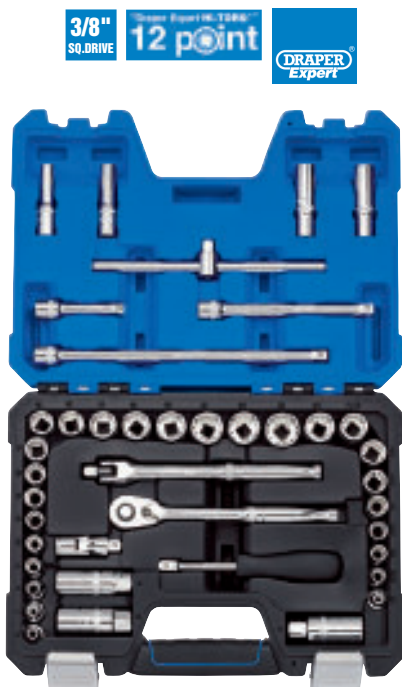

1 D36MN/SG

3/8" Sq. Dr. METRIC SOCKET SET (36 PIECE)

Manufactured and tested generally in accordance with DIN3122 and ISO3315 Specifications

Expert Quality, six point sockets made from chrome vanadium steel that's hardened and tempered with a micro satin finish. Each socket has a knurled ring for extra grip. Supplied with a 72 tooth reversible soft grip ratchet and accessories. Packed in a tough plastic storage case with soft grip handle.

Contents: • 15 sockets size 6, 7, 8, 9, 10, 11, 12, 13, 14, 15, 16, 17, 18, 19, 22mm • 12 deep sockets size 8, 10, 11, 12, 13, 14, 15, 16, 17, 18, 19, 22mm • 3 spark plug sockets size 10, 12, 14mm • 72 tooth reversible ratchet with soft grip handle and quick release button • 3 wobble extension bars size 75, 150, 250mm • sliding T bar • universal joint

Stock No. 16449

2 D41AMN/B

3/8" Sq. Dr. COMBINED MM/AF SOCKET SET (41 PIECE)

Manufactured and tested generally in accordance with DIN3122 and ISO3315 Specifications

Expert Quality, twelve point sockets made from chrome vanadium steel that's hardened and tempered with a polished finish. Each socket has a knurled ring for extra grip. Supplied with a 72 tooth reversible ratchet and accessories. Packed in a tough plastic storage case with soft grip handle.

Stock No. 16465

3 D42MN/SG

3/8" Sq. Dr. METRIC SOCKET SET (42 PIECE)

Manufactured and tested generally in accordance with DIN3122 and ISO3315 Specifications

Expert Quality, six point sockets made from chrome vanadium steel that's hardened and tempered with a micro satin finish. Each socket has a knurled ring for extra grip. Supplied with a 72 tooth reversible soft grip ratchet and accessories. Packed in a tough plastic storage case with soft grip handle.