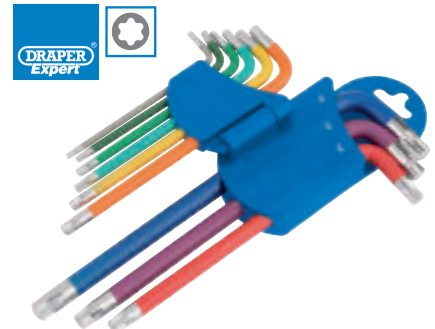

Draper TX-STAR® products are compatible with †Torx fixing systems

Keys with ball end on the long arm and conventional ends on short arm. The ball type hexagon tip allows the key to be used up to 15° angle from the screwhead recess. Chrome vanadium steel hardened and tempered with satin finish. Held in plastic storage holder with belt clip. Display packed. Contents: T10, T15, T20, T25, T27, T30, T40, T45 and T50.

Stock No.	73035
-----------	-------

**5 TXT9/C
DRAPER TX-STAR® SECURITY COLOURED KEY SET (9 PIECE)**

Draper TX-STAR® security products are compatible with †Torx fixing systems

Expert Quality, blades manufactured from S2 steel hardened and tempered with a coloured satin finish. Each colour signifies a different size. Supplied in fold-out easy release holder. Display packed.

Contents: T10T, T15T, T20T, T25T, T27T, T30T, T40T, T45T and T50T

Stock No.	22204
-----------	-------

**6 TXL9/C
METRIC COLOURED LONG ARM DRAPER TX-STAR® KEY SET (9 PIECE)**

Expert Quality, coloured, long arm, metric ball ended Draper TX-STAR® keys. Manufactured from chrome vanadium steel, hardened, tempered and chrome plated with a protective coloured rubber coating. Each colour signifies a different size. Supplied in fold-out easy release holder.

Contents: T10, T15, T20, T25, T27, T30, T40, T45, T50

Stock No.	66143
-----------	-------

**7 TX9/C
METRIC COLOURED SHORT ARM DRAPER TX-STAR® KEY SET (9 PIECE)**

Expert Quality, coloured, short arm, metric ball ended Draper TX-STAR® keys. Manufactured from chrome vanadium steel, hardened, tempered and chrome plated with a protective coloured rubber coating. Each colour signifies a different size. Supplied in fold-out easy release holder. Contents: T10, T15, T20, T25, T27, T30, T40, T45, T50