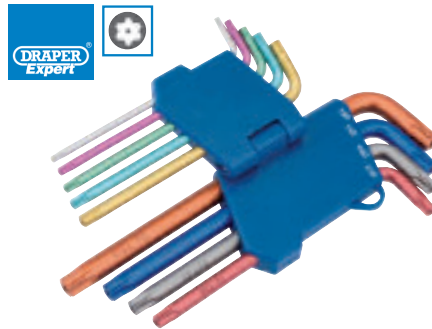

**5 TXT9/C
DRAPER TX-STAR® SECURITY COLOURED KEY SET (9 PIECE)**

Draper TX-STAR® security products are compatible with †Torx fixing systems

Expert Quality, blades manufactured from S2 steel hardened and tempered with a coloured satin finish. Each colour signifies a different size. Supplied in fold-out easy release holder. Display packed.

Contents: T10T, T15T, T20T, T25T, T27T, T30T, T40T, T45T and T50T

Stock No.	22204