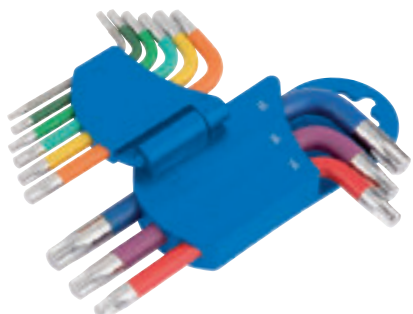

Contents: T10T, T15T, T20T, T25T, T27T, T30T, T40T, T45T and T50T

Stock No.	22204
-----------	-------

**6 TXL9/C
METRIC COLOURED LONG ARM DRAPER TX-STAR® KEY SET (9 PIECE)**

Expert Quality, coloured, long arm, metric ball ended Draper TX-STAR® keys. Manufactured from chrome vanadium steel, hardened, tempered and chrome plated with a protective coloured rubber coating. Each colour signifies a different size. Supplied in fold-out easy release holder.

Contents: T10, T15, T20, T25, T27, T30, T40, T45, T50

Stock No.	66143
-----------	-------

**7 TX9/C
METRIC COLOURED SHORT ARM DRAPER TX-STAR® KEY SET (9 PIECE)**

Expert Quality, coloured, short arm, metric ball ended Draper TX-STAR® keys. Manufactured from chrome vanadium steel, hardened, tempered and chrome plated with a protective coloured rubber coating. Each colour signifies a different size. Supplied in fold-out easy release holder. Contents: T10, T15, T20, T25, T27, T30, T40, T45, T50

Stock No.	66135
-----------	-------

**8 RIBE/7K/SET
RIBE® KEY SET (7 PIECE)**

Expert Quality, manufactured from SNCM steel hardened and tempered with satin chrome finish. Held in plastic storage holder. Display packed.