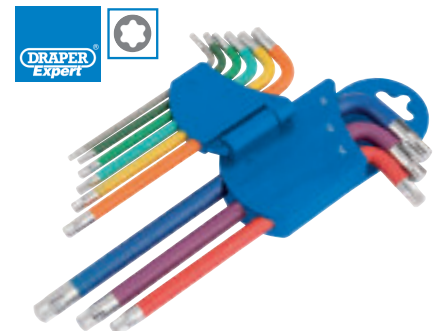

Keys with ball end on the long arm and conventional ends on short arm. The ball type hexagon tip allows the key to be used up to 15° angle from the screwhead recess. Chrome vanadium steel hardened and tempered with satin finish. Held in plastic storage holder with belt clip. Display packed. Contents: T10, T15, T20, T25, T27, T30, T40, T45 and T50.

Stock No.	73035
-----------	-------

5 TXT9/C
DRAPER TX-STAR® SECURITY COLOURED KEY SET (9 PIECE)
 Draper TX-STAR® security products are compatible with †Torx fixing systems

Expert Quality, blades manufactured from S2 steel hardened and tempered with a coloured satin finish. Each colour signifies a different size. Supplied in fold-out easy release holder. Display packed.

Contents: T10T, T15T, T20T, T25T, T27T, T30T, T40T, T45T and T50T

Stock No.	22204
-----------	-------

6 TXL9/C
METRIC COLOURED LONG ARM DRAPER TX-STAR® KEY SET (9 PIECE)

Expert Quality, coloured, long arm, metric ball ended Draper TX-STAR® keys. Manufactured from chrome vanadium steel, hardened, tempered and chrome plated with a protective coloured rubber coating. Each colour signifies a different size. Supplied in fold-out easy release holder.

Contents: T10, T15, T20, T25, T27, T30, T40, T45, T50

Stock No.	66143
-----------	-------

7 TX9/C
METRIC COLOURED SHORT ARM DRAPER TX-STAR® KEY SET (9 PIECE)

Expert Quality, coloured, short arm, metric ball ended Draper TX-STAR® keys. Manufactured from chrome vanadium steel, hardened, tempered and chrome plated with a protective coloured rubber coating. Each colour signifies a different size. Supplied in fold-out easy release holder. Contents: T10, T15, T20, T25, T27, T30, T40, T45, T50