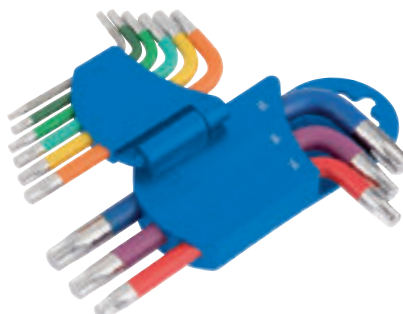

Contents: T10T, T15T, T20T, T25T, T27T, T30T, T40T, T45T and T50T

Stock No.	22204
-----------	-------

6 TXL9/C
METRIC COLOURED LONG ARM DRAPER TX-STAR® KEY SET (9 PIECE)

Expert Quality, coloured, long arm, metric ball ended Draper TX-STAR® keys. Manufactured from chrome vanadium steel, hardened, tempered and chrome plated with a protective coloured rubber coating. Each colour signifies a different size. Supplied in fold-out easy release holder.

Contents: T10, T15, T20, T25, T27, T30, T40, T45, T50

Stock No.	66143
-----------	-------

7 TX9/C
METRIC COLOURED SHORT ARM DRAPER TX-STAR® KEY SET (9 PIECE)

Expert Quality, coloured, short arm, metric ball ended Draper TX-STAR® keys. Manufactured from chrome vanadium steel, hardened, tempered and chrome plated with a protective coloured rubber coating. Each colour signifies a different size. Supplied in fold-out easy release holder. Contents: T10, T15, T20, T25, T27, T30, T40, T45, T50

Stock No.	66135
-----------	-------

8 RIBE/7K/SET
RIBE® KEY SET (7 PIECE)

Expert Quality, manufactured from SNCM steel hardened and tempered with satin chrome finish. Held in plastic storage holder. Display packed.