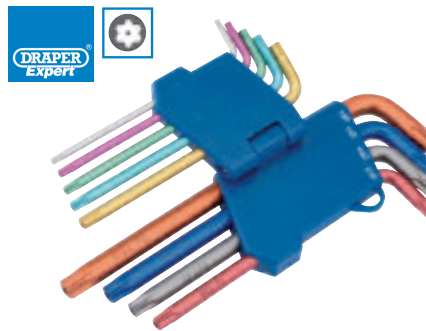

5 TXT9/C
DRAPER TX-STAR® SECURITY COLOURED KEY SET (9 PIECE)
Draper TX-STAR® security products are compatible with †Torx fixing systems

Expert Quality, blades manufactured from S2 steel hardened and tempered with a coloured satin finish. Each colour signifies a different size. Supplied in fold-out easy release holder. Display packed.

Contents: T10T, T15T, T20T, T25T, T27T, T30T, T40T, T45T and T50T

Stock No.	22204