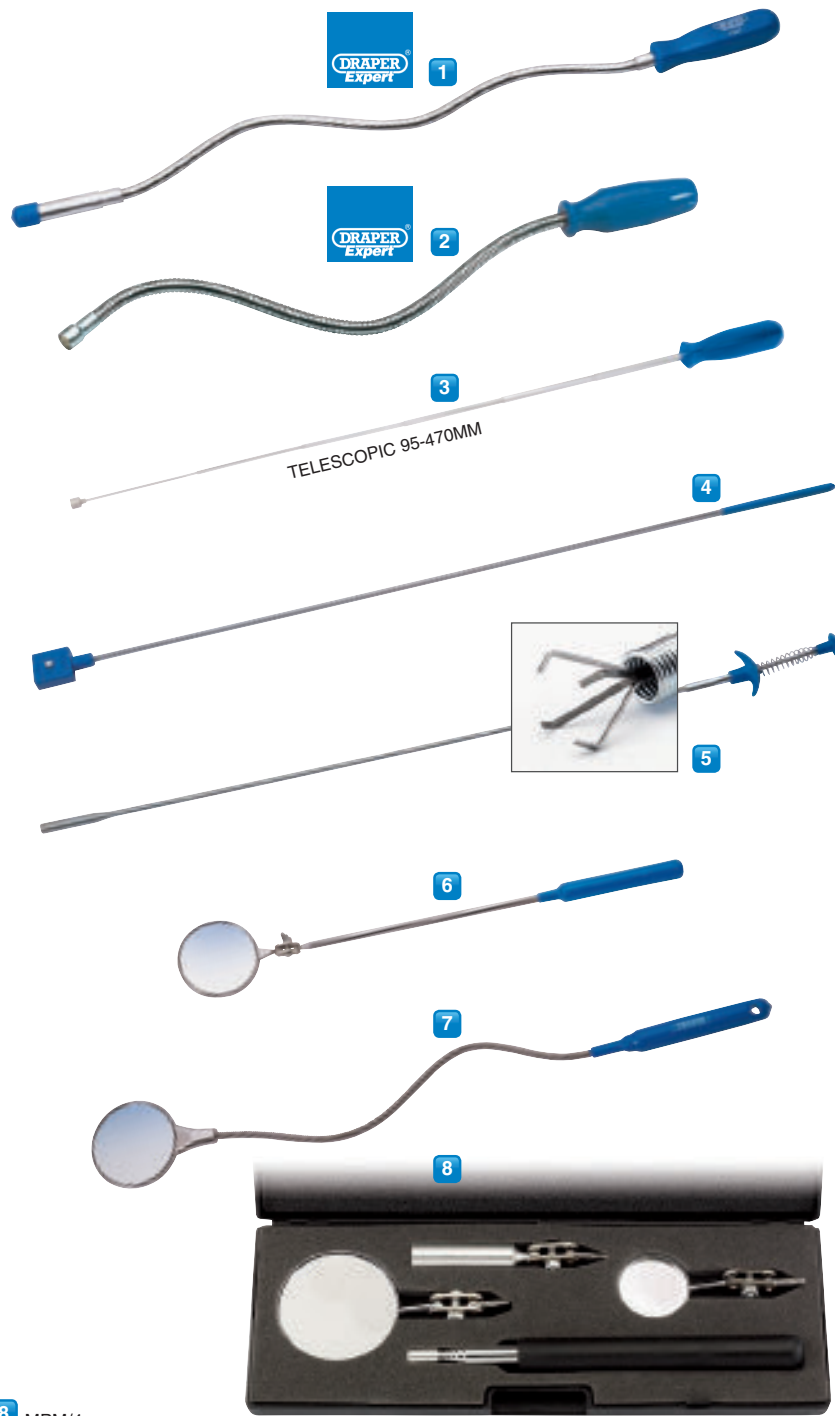

**3** 5360A  
**95-470mm TELESCOPIC MAGNETIC PICK-UP TOOL**  
 A fully extendable pick up tool with magnetic end. Ideal for the retrieval of nuts, screws and objects lost in remote places. Display packed.

Stock No. 22213

**4** 5355  
**610mm MAGNETIC PICK-UP TOOL**  
 Fully flexible plated stem with plastic grip and powerful magnetic end. Display packed.

Stock No. 10195

**5** 5350  
**610mm PICK-UP TOOL**  
 Fully flexible plated stem with claw action pick-up end, controlled from spring-loaded grip. Display packed.

Stock No. 39669

**6** M301  
**370mm FIXED SHAFT INSPECTION MIRROR**  
 Fully flexible head with mirror 55mm diameter to give good visibility in concealed areas. Plated finish with plastic grip. Display packed.

Stock No. 11954

**8** MPM/4  
**TELESCOPIC PICK UP TOOL AND MIRROR SET (4 PIECE)**  
 Handle with 500mm extendable shaft. Screw-in end allows magnet or mirror to be attached. Two attachments with 50mm and 30mm diameter mirrors and 50mm long magnet. Packed in plastic storage case and display packed.