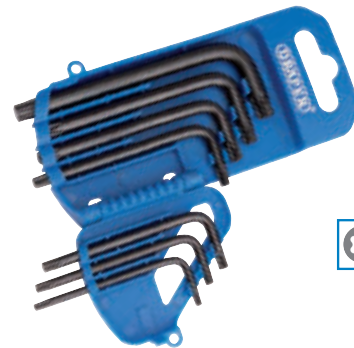

Manufactured from S2 steel hardened and tempered with shot blast finish. Packed in plastic holder on display card.

Contents: T25, T30, T40, T45, T50 and T55

| Stock No. |
|-----------|
| 33739 |

2 TTX/SG/8/B SOFT GRIP 'T' HANDLE DRAPER TX-STAR® KEY SET (8 PIECE)

Draper TX-STAR® products are compatible with †Torx fixing systems

Expert Quality, high leverage key set with Draper TX-STAR® long arms and security Draper TX-STAR® end short arms. Manufactured from chrome vanadium steel hardened and tempered. Soft grip handles for extra comfort. Supplied with a wall mountable steel storage rack. Display carton.

Contents: T9, T10, T15, T20 and T25: long leg 100mm x short leg 13mm

T27, T30 and T40: long leg 135mm x short leg 15mm

| Stock No. |
|-----------|
| 33872 |

5 TXK DRAPER TX-STAR® KEYS

Draper TX-STAR® products are compatible with †Torx fixing systems

Manufactured from hardened and tempered chrome vanadium steel with chemically blacked protective finish and chamfered ends. Sold loose.

| Stock No. | Size |
|-----------|------|
| 33619 | T10 |
| 33621 | T15 |
| 33623 | T20 |
| 33624 | T25 |
| 33625 | T27 |
| 33628 | T30 |
| 33632 | T40 |