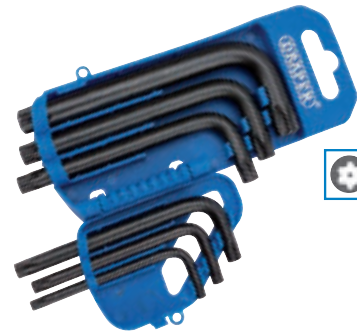

1 TTX/SG/B T-HANDLE DRAPER TX-STAR® KEYS

Draper TX-STAR® products are compatible with †Torx fixing systems

Expert Quality, high leverage keys with conventional Draper TX-STAR® end on the long arm and Draper TX-STAR® security end on the short arm. Manufactured from CRV steel hardened and tempered with high impact-resistant polypropylene handles. Display packed.

| Stock No. | Tip | Arm Length Long x Short |
|-----------|-----|-------------------------|
| 54514 | T9 | 100 x 14mm |
| 33897 | T10 | 100 x 14mm |
| 33898 | T15 | 100 x 14mm |
| 33899 | T20 | 100 x 14mm |
| 33900 | T25 | 100 x 14mm |
| 33901 | T27 | 150 x 16mm |
| 33902 | T30 | 150 x 16mm |
| 33903 | T40 | 150 x 16mm |
| 33904 | T45 | 200 x 16mm |
| 33905 | T50 | 200 x 16mm |

4 KMHK8-TXT/B DRAPER TX-STAR® KEY SET (8 PIECE)

Draper TX-STAR® products are compatible with †Torx fixing systems

Expert Quality, manufactured from chrome vanadium steel hardened and tempered. Held in pocket-size plastic storage holder with non-slip grip. Display packed.

Contents: T9, T10, T15, T20, T25, T27, T30 and T40

| Stock No. |
|-----------|
| 33840 |

7 TX8TP/6/B DRAPER TX-STAR® SECURITY KEY SET (6 PIECE)

Draper TX-STAR® products are compatible with †Torx fixing systems