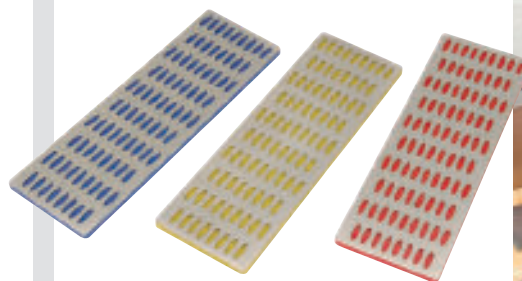

Stock No. 88605

2 DK
DEMOLITION WRECKING KNIFE

Expert Quality, demolition wrecking knife with 100mm finely honed and hardened blade. The super sharp edges on the front and side combine to provide a tool that performs perfectly as a chisel and a knife, this coupled with the 4mm thick back of the blade allows the blade to be struck without any deformation, providing true cuts time after time. Ideal tool for cutting, scraping, mortise making, splitting wood etc. Display packed.

Stock No.	Description
31696	Sharpening Stone and Box
29520	Spare Box

ESSENTIAL TOOL FOR ACCURATE CHISEL HONING

6 HG1
HONING GUIDE

This accurately formed diecast guide will accept bevel edged chisels or plane irons sized 3mm – 67mm, setting them at the correct angle for honing. Display packed.

Stock No. 12400

7 DWS/SET/B
DIAMOND WHETSTONE SET (3 PIECE)

For sharpening chisels, scissors, shears, scrapers, knives etc. Comprises coarse, medium and fine stones. Stone size: 152 x 50 x 4.2mm. Display packed.