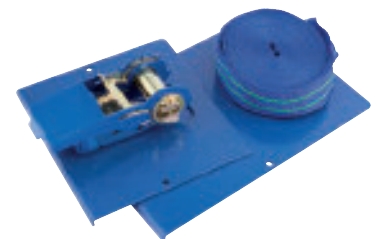

11 LTD5
5M FLOORING TIE DOWN STRAPS

Flooring strap clamps ideal for joining laminate and hardwood flooring without damaging the boards. Designed to ensure tight and secure flooring, essential when gluing laminate flooring in bathrooms and kitchens.

Stock No.	Capacity Approx.
15205