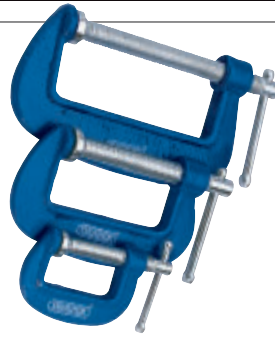

**1**  
**C CLAMPS**

General purpose cramps. Two welded steel plates with plated screw, handle and swivel shoe. Display packed.

Stock No.	Capacity Approx.	Throat Depth Approx.
04365	75mm	38mm
04366	100mm	42mm

**2** CS3  
**C CLAMP SET (3 PIECE)**

Malleable cast iron frame with square thread screw, tommy bar handle and swivel shoe. Contents 25, 50 and 75mm capacity (approx.). Display packed.

Stock No.	Capacity Approx.	Throat Depth Approx.
36779		

**3** 391G/4  
**C CLAMP SET (4 PIECE)**

Malleable cast iron frame with chrome plated square thread screw, tommy bar handle and swivel shoe. Display packed.

Contents: Two clamps each of sizes 75mm and 100mm capacity (approx.)

Stock No.	Capacity Approx.	Throat Depth Approx.
38368		

**4** 391GP  
**C CLAMPS (DISPLAY PACKED)**

Malleable cast iron frame with chrome plated square thread screw, tommy bar handle and swivel shoe. Display packed.