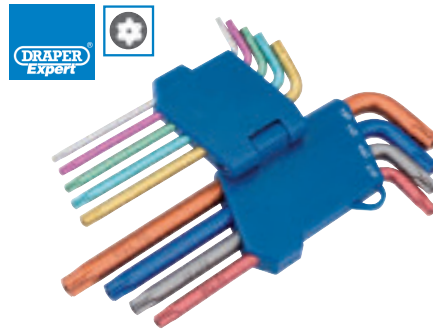

5 TXT9/C
DRAPER TX-STAR® SECURITY COLOURED KEY SET (9 PIECE)
Draper TX-STAR® security products are compatible with †Torx fixing systems

Expert Quality, blades manufactured from S2 steel hardened and tempered with a coloured satin finish. Each colour signifies a different size. Supplied in fold-out easy release holder. Display packed.

Contents: T10T, T15T, T20T, T25T, T27T, T30T, T40T, T45T and T50T

Stock No. 22204