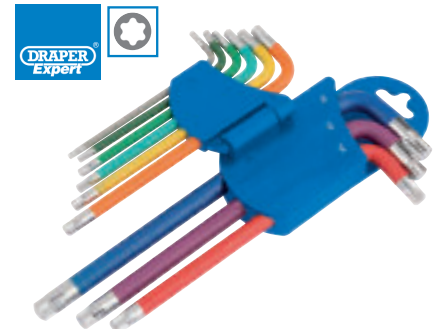

Keys with ball end on the long arm and conventional ends on short arm. The ball type hexagon tip allows the key to be used up to 15° angle from the screwhead recess. Chrome vanadium steel hardened and tempered with satin finish. Held in plastic storage holder with belt clip. Display packed. Contents: T10, T15, T20, T25, T27, T30, T40, T45 and T50.

Stock No. 73035

5 TXT9/C
DRAPER TX-STAR® SECURITY COLOURED KEY SET (9 PIECE)
 Draper TX-STAR® security products are compatible with †Torx fixing systems

Expert Quality, blades manufactured from S2 steel hardened and tempered with a coloured satin finish. Each colour signifies a different size. Supplied in fold-out easy release holder. Display packed.

Contents: T10T, T15T, T20T, T25T, T27T, T30T, T40T, T45T and T50T

Stock No. 22204

6 TXL9/C
METRIC COLOURED LONG ARM DRAPER TX-STAR® KEY SET (9 PIECE)

Expert Quality, coloured, long arm, metric ball ended Draper TX-STAR® keys. Manufactured from chrome vanadium steel, hardened, tempered and chrome plated with a protective coloured rubber coating. Each colour signifies a different size. Supplied in fold-out easy release holder.

Contents: T10, T15, T20, T25, T27, T30, T40, T45, T50

Stock No. 66143

7 TX9/C
METRIC COLOURED SHORT ARM DRAPER TX-STAR® KEY SET (9 PIECE)

Expert Quality, coloured, short arm, metric ball ended Draper TX-STAR® keys. Manufactured from chrome vanadium steel, hardened, tempered and chrome plated with a protective coloured rubber coating. Each colour signifies a different size. Supplied in fold-out easy release holder. Contents: T10, T15, T20, T25, T27, T30, T40, T45, T50