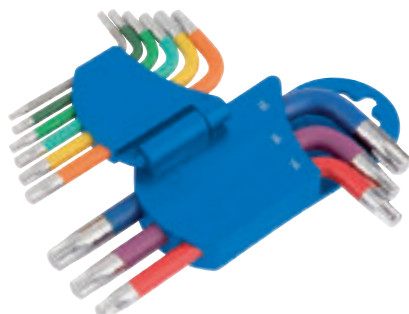

Keys with ball end on the long arm and conventional ends on short arm. The ball type hexagon tip allows the key to be used up to 15° angle from the screwhead recess. Chrome vanadium steel hardened and tempered with satin finish. Held in plastic storage holder with belt clip. Display packed. Contents: T10, T15, T20, T25, T27, T30, T40, T45 and T50.

Contents: T10T, T15T, T20T, T25T, T27T, T30T, T40T, T45T and T50T

Stock No. 22204

6 TXL9/C
METRIC COLOURED LONG ARM DRAPER TX-STAR® KEY SET (9 PIECE)

Expert Quality, coloured, long arm, metric ball ended Draper TX-STAR® keys. Manufactured from chrome vanadium steel, hardened, tempered and chrome plated with a protective coloured rubber coating. Each colour signifies a different size. Supplied in fold-out easy release holder.

Contents: T10, T15, T20, T25, T27, T30, T40, T45, T50

Stock No. 66143

7 TX9/C
METRIC COLOURED SHORT ARM DRAPER TX-STAR® KEY SET (9 PIECE)

Expert Quality, coloured, short arm, metric ball ended Draper TX-STAR® keys. Manufactured from chrome vanadium steel, hardened, tempered and chrome plated with a protective coloured rubber coating. Each colour signifies a different size. Supplied in fold-out easy release holder. Contents: T10, T15, T20, T25, T27, T30, T40, T45, T50

Stock No. 66135

8 RIBE/7K/SET
RIBE® KEY SET (7 PIECE)

Expert Quality, manufactured from SNCM steel hardened and tempered with satin chrome finish. Held in plastic storage holder. Display packed.

Contents: M4, M5, M6, M7, M8, M9 and M10