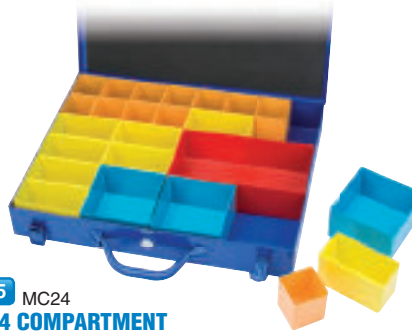

1 QC21
4 to 21 COMPARTMENT ORGANISER

Plastic organiser with an adjustable matrix of storage compartments. The 17 removable dividers can make from 4 to 21 compartments. Case has a carrying handle with 'snap fit' closures and clear lid. Sold loose.

3
MULTI COMPARTMENT ORGANISERS

Plastic organiser with an adjustable matrix of storage compartments. Case has a carrying handle with 'snap fit' closures and clear lid. Display packed.

Stock No.	Part No.	Dimensions L x W x H
14715	QC10P	254 x 211 x 40mm
14716	QC12P	310 x 240 x 50mm
14717	QC15P	380 x 305 x 60mm

4 QC26
5 to 26 COMPARTMENT ORGANISER

Plastic organiser with an adjustable matrix of storage compartments. The 21 removable dividers can make from 5 to 26 compartments. Case has a carrying handle with 'snap fit' closures and clear lid. Sold loose.

Stock No.	Dimensions L x W x H
73508	460 x 325 x 75mm

5 MC24
24 COMPARTMENT ORGANISER

Steel cased organiser with an adjustable matrix of plastic lift-out storage compartments. Case has a carrying handle with lever latch closures and press button catch. Sold loose.