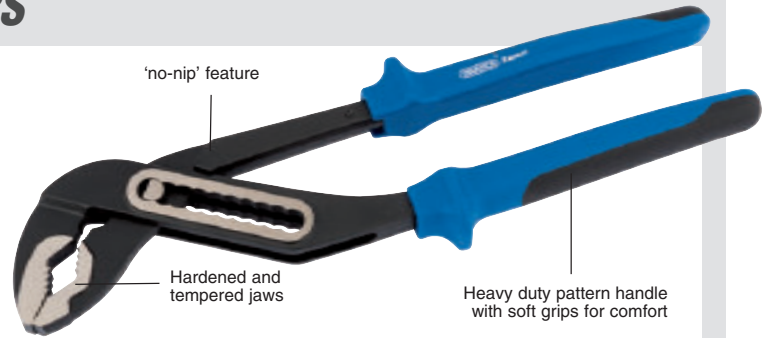

DRAPER WATERPUMP PLIERS

'PUSH BUTTON' FEATURE (Item No. 1)
These fantastic waterpump pliers have a handy push button feature with multiple position adjustments for fast and secure gripping of workpieces.

**1 EWPPB1
PUSH BUTTON HEAVY DUTY WATERPUMP PLIERS**

Expert Quality, chrome vanadium steel hardened and tempered with chemically blacked finish, featuring multi position adjustments operated by a simple push button and 'no-nip' PVC dipped handles, which prevent the handles from locking together at their largest capacity and nipping the users hands. Display packed.

| Stock No. | Capacity | Length |
|-----------|----------|--------|
| 84447 | 45mm | 200mm |
| 84448 | 53mm | 250mm |
| 84449 | 66mm | 300mm |

**2 EWPH1
HEAVY DUTY SOFT GRIP WATERPUMP PLIERS**

Expert Quality, chrome vanadium steel hardened and tempered with chemically blacked finish, featuring multi position adjustments and 'no-nip' soft grip handles, which prevent the handles from locking together at their largest capacity and nipping the users hands. Display packed.

**5 4002
240mm WATERPUMP PLIERS**

Chrome vanadium steel hardened tempered and chrome plated with five position groove joint adjustable head. Heavy duty handles with slip guards for extra safety. Has 'no-nip' feature which prevents handles locking together when at largest capacity and damaging users' hands Display packed.