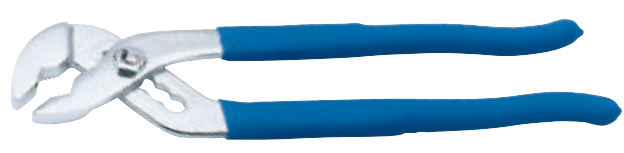

**6 4000
240mm WATERPUMP PLIERS**

Manufactured from carbon steel hardened, tempered and matt chrome plated with a five position slip joint adjustable head. Cushion grip handles. Has 'no-nip' feature which prevents handles locking together and damaging users' hands. Display packed.

Stock No.	Capacity
43793	36mm