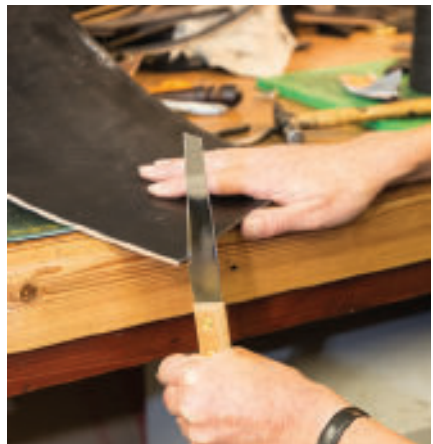

**5 D117C
SHOE (OR LEATHER) KNIFE**

Flexible polished steel blade, securely held to wood handle with two rivets. Belt Holster available separately (stock number 17589). Display packed.

Stock No.	Description
80201	Knife
17589	Belt Holster