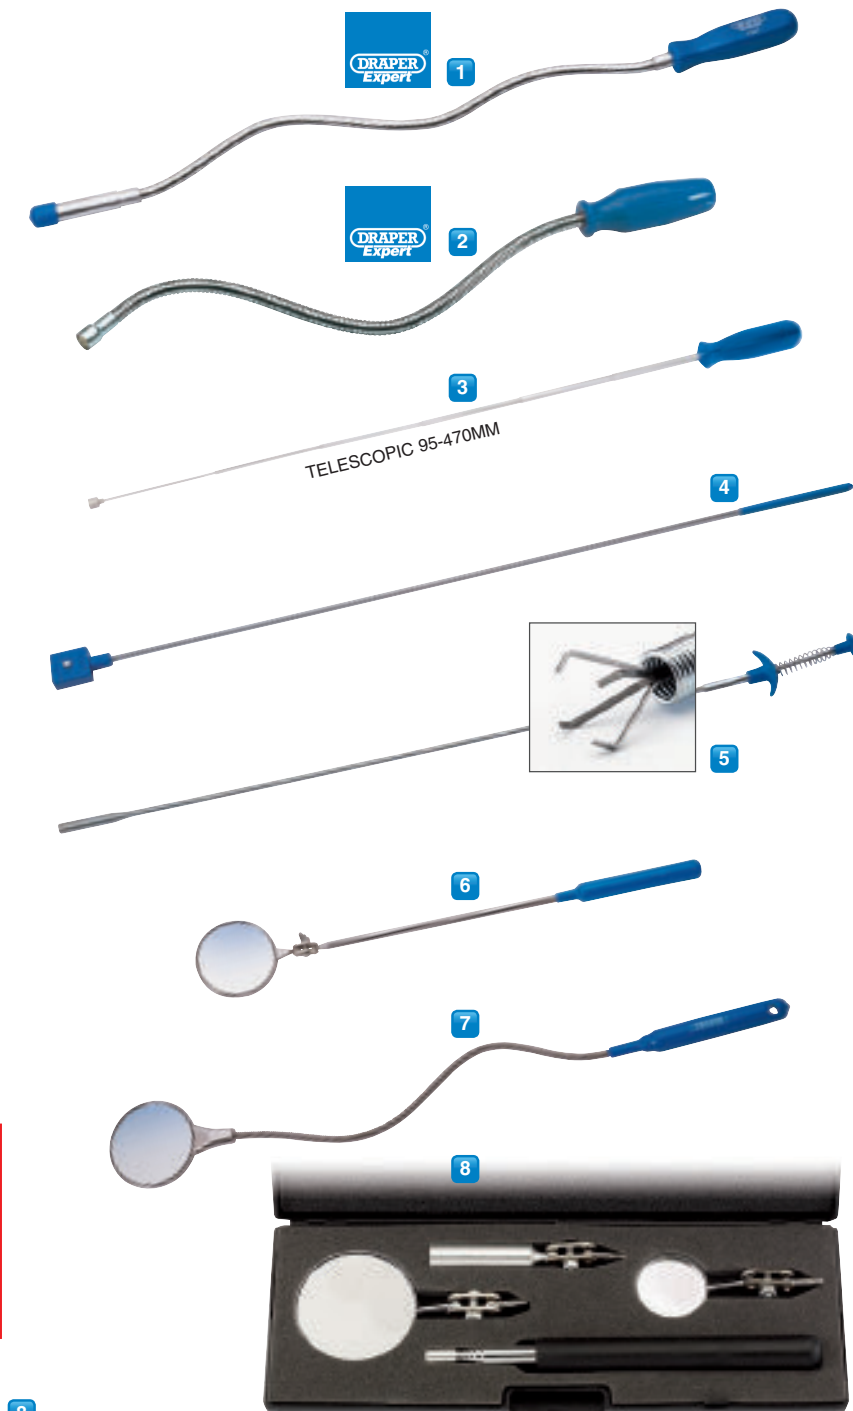

**3** 5360A  
**95-470mm TELESCOPIC MAGNETIC PICK-UP TOOL**  
 A fully extendable pick up tool with magnetic end. Ideal for the retrieval of nuts, screws and objects lost in remote places. Display packed.

Stock No. 22213

**4** 5355  
**610mm MAGNETIC PICK-UP TOOL**  
 Fully flexible plated stem with plastic grip and powerful magnetic end. Display packed.

Stock No. 10195

**5** 5350  
**610mm PICK-UP TOOL**  
 Fully flexible plated stem with claw action pick-up end, controlled from spring-loaded grip. Display packed.

Stock No. 39669

**6** M301  
**370mm FIXED SHAFT INSPECTION MIRROR**  
 Fully flexible head with mirror 55mm diameter to give good visibility in concealed areas. Plated finish with plastic grip. Display packed.

Stock No. 11954

**8** MPM/4  
**TELESCOPIC PICK UP TOOL AND MIRROR SET (4 PIECE)**  
 Handle with 500mm extendable shaft. Screw-in end allows magnet or mirror to be attached. Two attachments with 50mm and 30mm diameter mirrors and 50mm long magnet. Packed in plastic storage case and display packed.