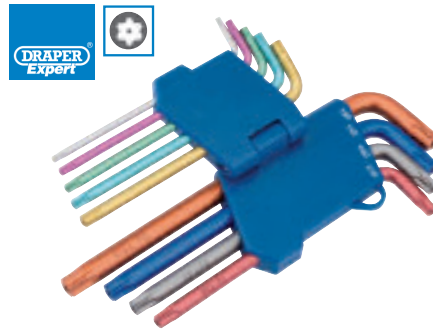

1 TX8/9/B
DRAPER TX-STAR® KEY SET (9 PIECE)
 Draper TX-STAR® products are compatible with †Torx fixing systems
 Manufactured from S2 steel hardened and tempered with shot blast finish. Packed in plastic holder on display card.
 Contents: T10, T15, T20, T25, T27, T30, T40, T45 and T50.
 Stock No. 33743

2 TX8L/9/B
EXTRA LONG DRAPER TX-STAR® KEY SET (9 PIECE)
 Draper TX-STAR® products are compatible with †Torx fixing systems
 Manufactured from S2 steel hardened and tempered with shot blast finish. Packed in plastic holder on display card.
 Contents: T10, T15, T20, T25, T27, T30, T40, T45 and T50.
 Stock No. 33748

3 TXKTP
DRAPER TX-STAR® SECURITY KEYS
 Draper TX-STAR® products are compatible with †Torx fixing systems
 Manufactured from hardened and tempered chrome vanadium steel with chemically blacked protective finish and chamfered ends. Sold loose.

Stock No.	Size
33633	T10T
33634	T15T
33638	T20T
33639	T25T
33642	T27T
33647	T30T
33648	T40T

LOOSE VERSIONS OF THESE KEYS ARE AVAILABLE - CONTACT OUR SALES DESK ON +44 (0) 23 8049 4333

4 TXTB9
DRAPER TX-STAR® BALL END KEY SET (9 PIECE)
 Draper TX-STAR® products are compatible with †Torx fixing systems
 Keys with ball end on the long arm and conventional ends on short arm. The ball type hexagon tip allows the key to be used up to 15° angle from the screwhead recess. Chrome vanadium steel hardened and tempered with satin finish. Held in plastic storage holder with belt clip. Display packed. Contents: T10, T15, T20, T25, T27, T30, T40, T45 and T50.
 Stock No. 73035