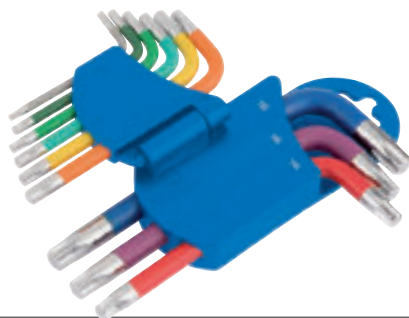

8 RIBE/7K/SET
RIBE® KEY SET (7 PIECE)
Expert Quality, manufactured from SNCM steel hardened and tempered with satin chrome finish. Held in plastic storage holder. Display packed.
Contents: M4, M5, M6, M7, M8, M9 and M10
Stock No. 73047