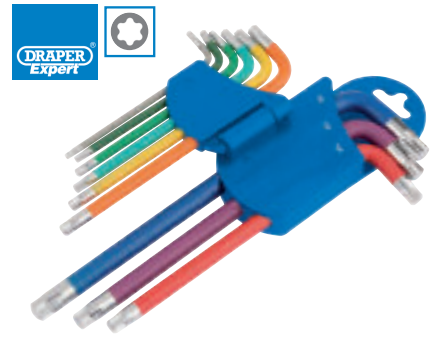

Stock No.	Size
33633	T10T
33634	T15T
33638	T20T
33639	T25T
33642	T27T
33647	T30T
33648	T40T

LOOSE VERSIONS OF THESE KEYS ARE AVAILABLE - CONTACT OUR SALES DESK ON +44 (0) 23 8049 4333

4 TXTB9
DRAPER TX-STAR® BALL END KEY SET (9 PIECE)
 Draper TX-STAR® products are compatible with †Torx fixing systems
 Keys with ball end on the long arm and conventional ends on short arm. The ball type hexagon tip allows the key to be used up to 15° angle from the screwhead recess. Chrome vanadium steel hardened and tempered with satin finish. Held in plastic storage holder with belt clip. Display packed. Contents: T10, T15, T20, T25, T27, T30, T40, T45 and T50.
 Stock No. 73035

5 TXT9/C
DRAPER TX-STAR® SECURITY COLOURED KEY SET (9 PIECE)
 Draper TX-STAR® security products are compatible with †Torx fixing systems
Expert Quality, blades manufactured from S2 steel hardened and tempered with a coloured satin finish. Each colour signifies a different size. Supplied in fold-out easy release holder. Display packed.
 Contents: T10T, T15T, T20T, T25T, T27T, T30T, T40T, T45T and T50T
 Stock No. 22204

6 TXL9/C
METRIC COLOURED LONG ARM DRAPER TX-STAR® KEY SET (9 PIECE)
Expert Quality, coloured, long arm, metric ball ended Draper TX-STAR® keys. Manufactured from chrome vanadium steel, hardened, tempered and chrome plated with a protective coloured rubber coating. Each colour signifies a different size. Supplied in fold-out easy release holder.
 Contents: T10, T15, T20, T25, T27, T30, T40, T45, T50
 Stock No. 66143

7 TX9/C
METRIC COLOURED SHORT ARM DRAPER TX-STAR® KEY SET (9 PIECE)
Expert Quality, coloured, short arm, metric ball ended Draper TX-STAR® keys. Manufactured from chrome vanadium steel, hardened, tempered and chrome plated with a protective coloured rubber coating. Each colour signifies a different size. Supplied in fold-out easy release holder. Contents: T10, T15, T20, T25, T27, T30, T40, T45, T50
 Stock No. 66135