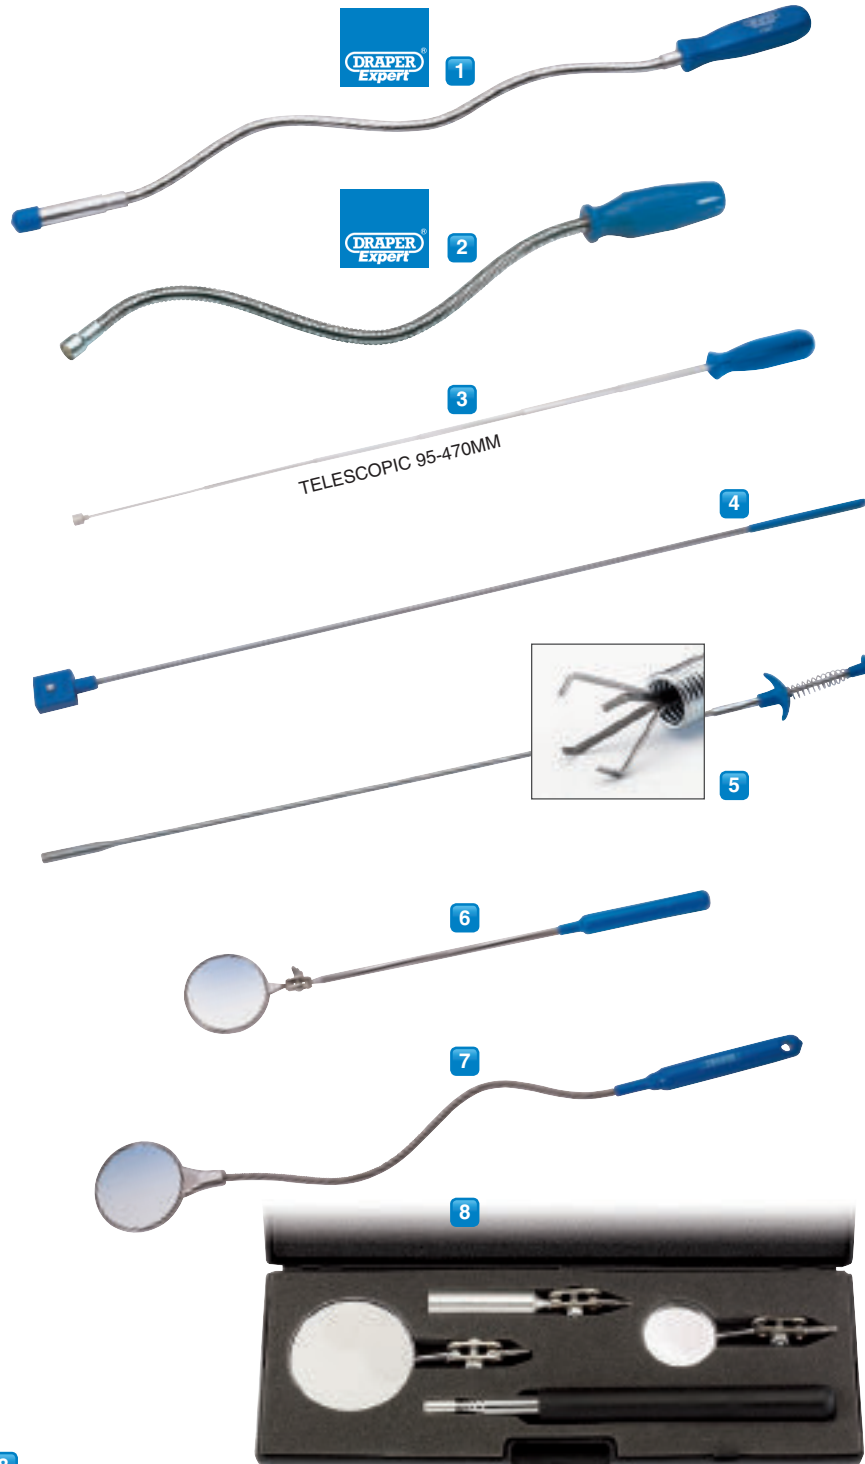

Fully flexible plated stem with plastic grip and powerful magnetic end. Display packed.

Stock No. 10195

**5** 5350  
**610mm PICK-UP TOOL**

Fully flexible plated stem with claw action pick-up end, controlled from spring-loaded grip. Display packed.

Stock No. 39669

**6** M301  
**370mm FIXED SHAFT INSPECTION MIRROR**

Fully flexible head with mirror 55mm diameter to give good visibility in concealed areas. Plated finish with plastic grip. Display packed.

Stock No. 10263

**7** M302  
**470mm FLEXIBLE SHAFT INSPECTION MIRROR**

Fully flexible shaft and fixed head with mirror 55mm diameter to give good visibility in concealed areas. Plated finish with plastic grip. Display packed.

Stock No. 11954

**8** MPM/4  
**TELESCOPIC PICK UP TOOL AND MIRROR SET (4 PIECE)**

Handle with 500mm extendable shaft. Screw-in end allows magnet or mirror to be attached. Two attachments with 50mm and 30mm diameter mirrors and 50mm long magnet. Packed in plastic storage case and display packed.